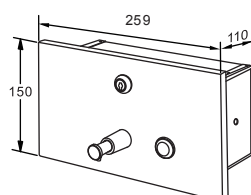

AE-933 Satin Finish - Recessed

AE-933B Polished Finish - Recessed

With Lock & Key

Vol. 1,200ml

Material: #304 Stainless Steel

Wall Opeing: (W.H.D) 223x113x110mm

Packing: 10pcs/ctn, 3.4cuft