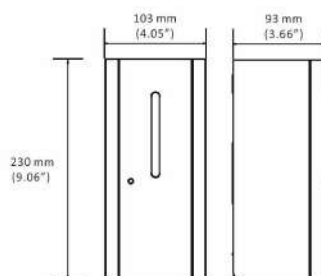

HK-SSDX2S

AUTO STAINLESS STEEL MULTI-FUNCTION SOAP/SANITIZER DISPENSER

Power Source: AA battery x 4 or AC plug
Capacity: 500 ml, refillable reservoir
One Drop: 0.8-1.1 ml (liquid), 0.7 (foam), 0.8-1.0 (spray)
Size: W103x H230x D93 mm
Packing: 10 sets/ctn, 1.32 cuft