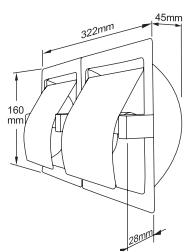

TOILET TISSUE DISPENSER

Vol.: 2 toilet tissue roll

Material: #304 Stainless Steel Polished

Size: W325x H162x D52 mm

Packing: 12 pcs/ctn, 2.5 cuft

AE-263R

RECESSED TOILET TISSUE DISPENSER

Vol.: 2 toilet tissue roll