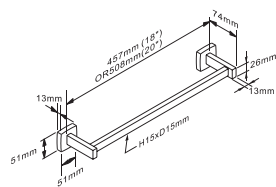

Packing: 10pcs/ctn, 3cuft

AE-278

DISPOSAL BAG DISPENSER

Material: Stainless Steel Satin

Size: 90x 135x 24 mm

Bathroom Accessories

AE-220

SQUARE TOWEL BAR