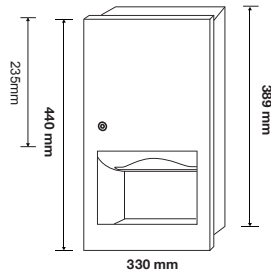

Paper Towel & Waste

AE-5014

RECESSED PAPER TOWEL DISPENSER

With key and lock

Vol.: 400 multi-fold paper towel

Material: #304 Stainless Steel

Wall Opening Size: W275x H390x D102 mm

Size: W330x H440x D112 mm

Packing: 1 pcs/ctn, 1.05 cuft