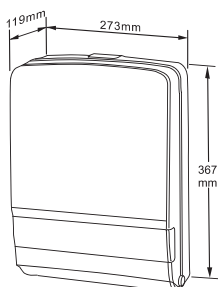

FD-828

PAPER TOWEL DISPENSER

With Key
Vol.: 450 C-fold or 600 multi-fold paper towels
Size: W273x H367x D119 mm
Packing: 6pcs/ctn, 3.2cuft