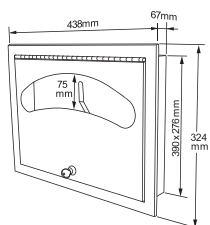

AE-880 Surface Mounted

AE-880R Recessed

1/4 FOLD TOILET SEAT COVER DISPENSER

With lock and key.

Material: #304 Stainless Steel

Vol.: 500 Seat covers

Wall Opening: W400x D67x H286 mm

Packing: AE-880 - 6 pcs/ctn, 3.2 cuft ; AE-880R - 6 pcs/ctn, 3 cuft