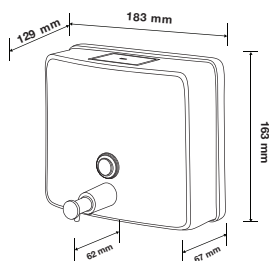

AE-713 Satin Finish

AE-713B Polished Finish

AE-713W White Powder Coating

AE-713PRB Satin Finish With Plastic Valve

AE-713PRS Satin Finish With Plastic Valve

With Lock & Key

Vol. 1,200ml

Material: #304 Stainless Steel

Packing: 20pcs/ctn, 3.9cuft