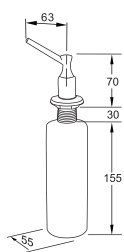

Size: W85 x D4''/ 5''/ 6'' x H 60 above counter

Spout length options available: 4''/ 5''/ 6''

Packing: 30pcs/ctn, 5.0 cuft

FD-628-4-S

LAV-BASIN SOAP DISPENSER

Vol.: 500 ml.

Material: Chrome plated brass spout and cover with PE bottle

Size: W85 x D4''/ 5''/ 6'' x H 60 above counter

Spout length options available: 4''/ 5''/ 6''

Packing: 30pcs/ctn, 2.9 cuft

FD-628-4-SSS

LAV-BASIN SOAP DISPENSER

Vol.: 500 ml.

Material: Chrome plated brass spout and cover with PE bottle

Size: W77 x D4''/ 5''/ 6'' x H 60 above counter

Spout length options available: 4''/ 5''/ 6''

Packing: 30pcs/ctn, 5.0 cuft

FD-516C

LAV-BASIN SOAP DISPENSER

Vol.: 400 ml

Material: Chrome plated brass spout and cover with PE bottle