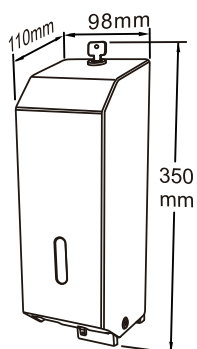

AE-773 Satin Finish

AE-773B Polished Finish

With Lock & Key

Vol.: 1,000ML

Material: #304 Stainless Steel

Packing: 12pcs/ctn, 2.0cuft