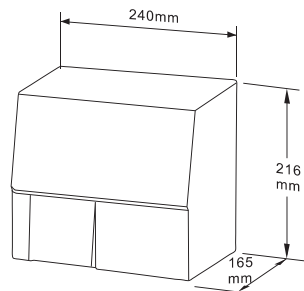

HK-1800SA

AUTOMATIC HAND DRYER

Casing: 304 Stainless Steel in Satin
Operation Power: 1800W
Volts: 110-120 Vac, Watts: 1512-1800W, Amps: 13.8-15A
Volts: 220-224 Vac, Watts: 1512-1800W, Amps: 6.9-7.5A
Dimensions: W240xH210xD165mm
Packing: 2sets/ctn, 2.0 cuft