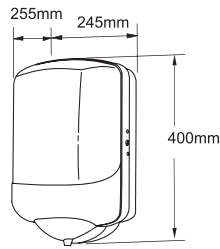

FD-158WW

CENTER PULL PAPER TOWEL DISPENSER in White Whole Set

With key

Paper Roll Diameter: Maximum 220mm

Paper Roll Length: Maximum 260mm

Packing: 6pcs/ctn, 6.2cuft