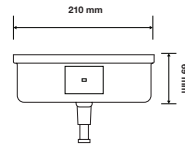

FD-913 Satin Finish

FD-913B Polished Finish

FD-913W White Powder Coating

FD-913PVB Satin Finish With Plastic Valve

FD-913PVS Satin Finish With Plastic Valve

With Lock & Key

Vol. 1,200ml

Material: #304 Stainless Steel

Packing: 20pcs/ctn, 3.8 cuft