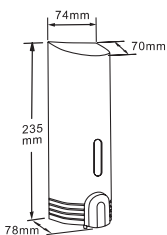

2101 White Button
21S01 Chrome Plated Button
BOTTLE SPARE PART

Vol.: 400ml
Parts available for FD-21 & FD-22
Packing: 100pcs/ctn, 3.4 cuft