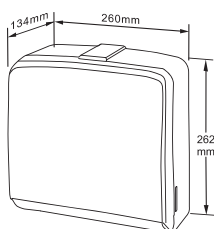

Paper Towel Dispenser & Jumbo Roll Toilet Paper Dispenser

FD-528-03 Blue Transparent Cover
FD-528W White Whole Set
PAPER TOWEL DISPENSER

With Key
Vol.: 250 C-fold or 300 multi-fold paper towels
Size: W260x H262x D134 mm
Packing: 12pcs/ctn, 6.0cuft