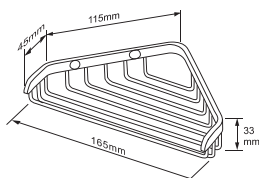

Washroom Basket

AE-313S

CORNER BASKET

Material: Stainless Steel with chrome plated finish

Packing: 50pcs/ ctn, 2.1 cuft