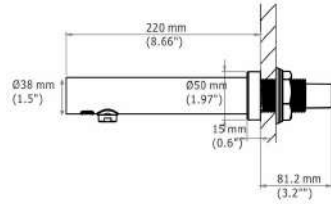

Automatic Hand Dryer

ECOTAP-W HD01

WALL MOUNTED STAINLESS STEEL HIGH SPEED TAP HAND DRYER

Power Source: AC type
Operating Voltage: 110V-120V, 50/60 Hz, 0.84-1.0kW
Operating Voltage: 220V-240V, 50/60 Hz, 0.84-1.0kW
Size: W50xH170xD220mm
Packing: 1 set/ctn