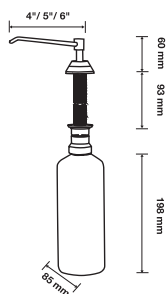

Vol.: 1,000ML

Material: #304 Stainless Steel

Packing: 12pcs/ctn, 2.0cuft

AE-933 Satin Finish - Recessed

AE-933B Polished Finish - Recessed

With Lock & Key

Vol. 1,200ml

Material: #304 Stainless Steel

Wall Opeing: (W.H.D) 223x113x110mm

Packing: 10pcs/ctn, 3.4cuft

Countertop Mounted Soap Dispenser

FD-628-4

LAV-BASIN SOAP DISPENSER

Vol.: 1000 ml.

Material: Chrome plated brass spout and cover with PE bottle

Size: W85 x D4''/ 5''/ 6'' x H 60 above counter

Spout length options available: 4''/ 5''/ 6''

Packing: 30pcs/ctn, 5.0 cuft

FD-628-4-S

LAV-BASIN SOAP DISPENSER

Vol.: 500 ml.

Material: Chrome plated brass spout and cover with PE bottle