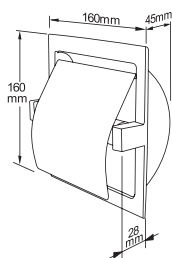

AE-261R

RECESSED TOILET TISSUE DISPENSER

Vol.: 1 toilet tissue roll

Material: #304 Stainless Steel Polished

Wall Opening Size: W140x H140x D50 mm

Packing: 24 pcs/ctn, 2.5 cuft