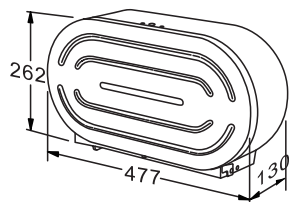

AE-995 Satin Finished

AE-995B Polished Finished

Material: #430 Stainless Steel

AE-995-304 #304 Stainless Steel

DUAL ROLL TISSUE DISPENSER

With key and lock

Size: W477x H262x D130 mm

Packing: 4 pcs/ctn, 3.3 cuft