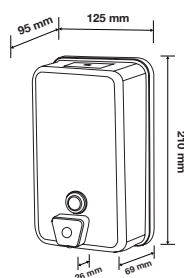

FD-923 Satin Finish

FD-923B Polished Finish

FD-923W White Powder Coating

FD-923PVB Satin Finish With Plastic Valve

FD-923PVS Satin Finish With Plastic Valve

With Lock & Key

Vol. 1,200ml

Material: #304 Stainless Steel

Packing: 20pcs/ctn, 3.8 cuft