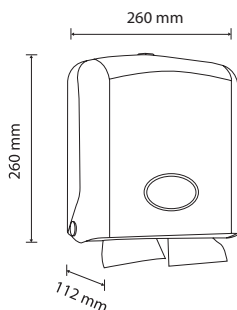

FD-1028B Black Transparent Cover
FD-1028W White Whole Set
MULTI-FUNCTION PAPER DISPENSER

With Key
Available for folding paper towels or tissue
Vol.: 250 C-fold or 300 multi-fold towel or 500 C-fold tissue paper x 2 Container
Size: W260x H260x D110 mm
Packing: 10pcs/ctn, 3.5cuft