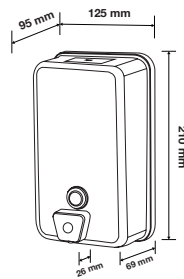

FD-923M Satin Black Powder Coating

FD-923MPVB Satin Black With Plastic Valve

FD-923MPVS Satin Black With S/S cover Valve

With Lock & Key

Vol. 1,200ml

Material: #304 Stainless Steel

Packing: 20pcs/ctn, 3.8 cuft