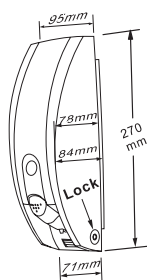

Manual Soap Dispenser

FD-134 White
FD-134S Chrome Plated Finished

MANUAL LIQUID SOAP DISPENSER

With Lock & Key
Vol.: 400ml
Size: W95x H270x D84 mm
Packing: 24 pcs/ctn, 3.1 cuft

FD-135 White
FD-135S Chrome Plated Finished

MANUAL LIQUID SOAP DISPENSER

With Lock & Key
Vol.: 400ml x 2
Size: W162x H270x D84 mm
Packing: 12 pcs/ctn, 2.7 cuft

FD-136 White
FD-136S Chrome Plated Finished

MANUAL LIQUID SOAP DISPENSER

With Lock & Key
Vol.: 400ml x 3
Size: W202x H270x D84 mm
Packing: 12 pcs/ctn, 3.2 cuft

13401 White Button
134S01 Chrome Plated Button

BOTTLE SPARE PART

Vol.: 400ml
Parts available for FD-134, FD-135, FD-136
Packing: 100pcs/ctn, 3.4 cuft