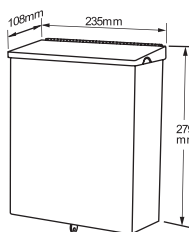

AE-910

SANITARY NAPKIN DISPOSAL BIN

Surface Mounted

Material: #304 Stainless Steel Satin

Size: W235x H279x D108 mm

Packing: 6 pcs/ctn, 2.2 cuft