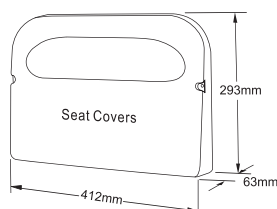

FD-880

1/2 FOLD TOILET SEAT COVER DISPENSER

Material: White ABS Plastic

Packing: 20pcs/ctn, 3.6cuft