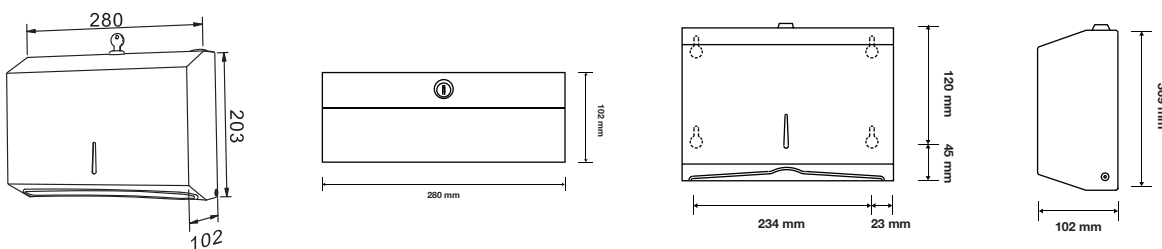

FD-918 Satin Finish

FD-918B Polished Finish

Material: #304 stainless steel

FD-918W Cold Rolled Steel with White Powder Coating

With lock & key

Vol.: 250 c-fold or 300 multi-fold towels

Packing: 10pcs/ctn, 3.6cuft