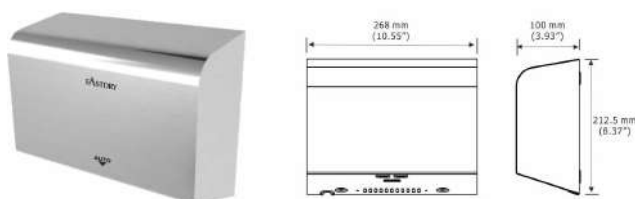

HK-ECOSLENDER SA06 Bright SS

AUTOMATIC HAND DRYER

Color Options: SA07 Satin Stainless Steel
Sensing range: 170 mm $\pm$ 20 mm, adjustable
Operating Voltage: 110V-120Vac, 50/60 Hz, 0.84-1.0kW
Operating Voltage: 220V-240Vac, 50/60 Hz, 0.84-1.0kW
Dimensions: W68x H212.5x D100mm
Packing: 4sets/ctn, 2.12cuf