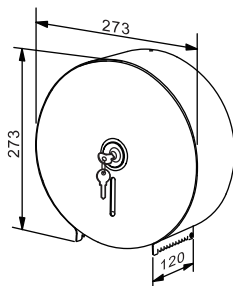

FD-92520M Metal with Satin Black Powder Coating

Inner Core Dia. 40mm

FD-92520M-60 Inner Core Dia. 60mm

FD-92520M-72 Inner Core Dia. 72mm

Material: Metal

With Lock & Key

Vol.: 250m long up to 4-1/4" 2 -ply tissue

Size: W273x H273x D120 mm

Packing: 6pcs/ctn, 2.7 cuft