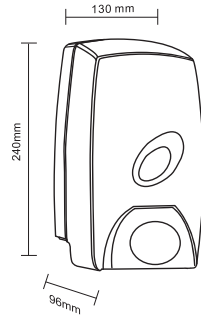

02- Brown transparent body

03- Dark blue transparent body

S- Chrome plated finish lid and base with transparent body

Vol.: 950ml

Size: W80x H260x D110 mm

Packing: 20pcs/ctn, 2.1 cuft

FD-723-01

MANUAL LIQUID SOAP DISPENSER

Vol.: 600ml

Size: W83x H228x D88 mm

Packing: 40pcs/ctn, 2.9 cuft

FD-723D-01

MANUAL LIQUID SOAP DISPENSER

Vol.: 500ml x 2

Size: W144x H228x D84 mm

Packing: 24pcs/ctn, 2.9 cuft

FD-38

MANUAL LIQUID SOAP DISPENSER

Vol.: 530ml

Size: W100x H148x D84 mm

Packing: 24pcs/ctn, 2.0 cuft

Manual Soap Dispenser

FD-593

MANUAL LIQUID SOAP DISPENSER