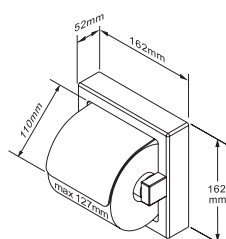

With key and lock

Material: #304 Stainless Steel

Size: W300x H1380x D145 mm

Packing: 1 pcs/ctn, 3.4 cuft

Toilet Paper Dispenser

FD-225

TOILET TISSUE DISPENSER

Vol.: 1 toilet tissue roll

Material: #304 Stainless Steel Polished

Size: W125x H90x D100 mm

Packing: 50 pcs/ctn, 3.0 cuft

AE-261

TOILET TISSUE DISPENSER

Vol.: 1 toilet tissue roll

Material: #304 Stainless Steel Polished

Size: W162x H162x D52 mm