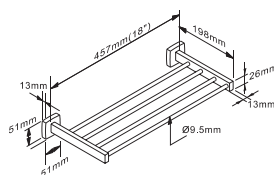

Material: #304 Stainless Steel Polished

Bar Length: 18" (460 mm)

Packing: 25 pcs/ctn, 1.8 cuft

AE-221

ROUND TOWEL BAR

Material: #304 Stainless Steel Polished

Bar Length: 18" (460 mm)

Packing: 25 pcs/ctn, 1.8 cuft