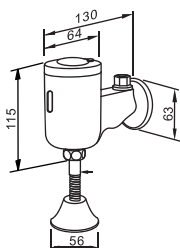

Automatic Urinal Flushometer

FD-619

AUTOMATIC URINAL FLUSHER

Material: Solid brass casing with chrome plated
Battery: Alkaline battery AAx 4pcs or Lithium battery CR-123A x2pcs
Water supply pressure: 0.5~7 kgf/cm²
Sensor range: 40cm (adjustable)
Water Supply Diameter: G 1/2" or PF 1/2"
Water Supply Temp.: 1-60°C
Flushing time: Pre-flush 2 seconds Final-flush 7 seconds
Packing: 12 sets/ctn, 1.1cuft