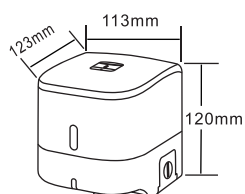

Automatic Soap Dispenser

FD-2001

WALL MOUNTED AUTO SOAP DISPENSER

Power Source: AA battery x 4

Capacity: 500 ml

Size: W113x H120x D123 mm

Packing: 30 sets/ctn, 2.9 cuft