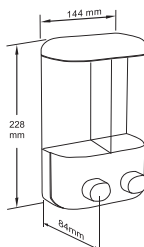

Vol.: 600ml

Size: W84x H218x D79 mm

Packing: 40pcs/ctn, 3.1 cuft

FD-1023 Without Lock

FD-1023L With Lock

MANUAL LIQUID SOAP DISPENSER

Color Options:

01 - Transparent body

02- Brown transparent body

03- Dark blue transparent body

S- Chrome plated finish lid and base with transparent body

Vol.: 950ml

Size: W80x H260x D110 mm

Packing: 20pcs/ctn, 2.1 cuft

FD-723-01

MANUAL LIQUID SOAP DISPENSER

Vol.: 600ml

Size: W83x H228x D88 mm

Packing: 40pcs/ctn, 2.9 cuft

FD-723D-01

MANUAL LIQUID SOAP DISPENSER

Vol.: 500ml x 2

Size: W144x H228x D84 mm

Packing: 24pcs/ctn, 2.9 cuft