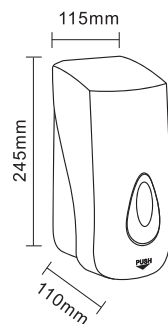

Refill with Bag-in-Box Soap

Vol.: 800ml

Size: W130x H240x D96 mm

Packing: 30pcs/ctn, 3.8 cuft

FD-593D

MANUAL LIQUID SOAP DISPENSER

Vol.: 800ml

Size: W130x H240x D96 mm

Packing: 30pcs/ctn, 3.8 cuft

FD-573WA With Refillable Container

MANUAL LIQUID SOAP DISPENSER ALCOHOL FRIENDLY

Compatible Refill: FD-593P

Vol.: 800ml

Size: W137x H245x D88 mm

Packing: 20pcs/ctn, 2.6 cuft

FD-0170WB

MANUAL LIQUID SOAP DISPENSER

Vol.: 1000ml

Size: W115x H245x D110 mm

Packing: 30pcs/ctn, 4.4 cuft

Manual Soap Dispenser

FD-0670

MANUAL LIQUID SOAP DISPENSER

Vol.: 1000ml

Size: W134x H264x D210 mm

Packing: 20pcs/ctn, 5.6 cuft

FD-0670W

MANUAL LIQUID SOAP DISPENSER

Vol.: 1000ml

Size: W134x H264x D210 mm

Packing: 20pcs/ctn, 5.6 cuft

FD-0470 Black