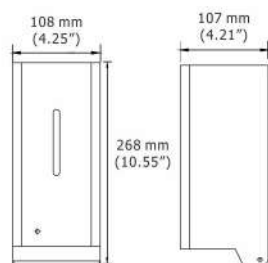

HK-MSDX2R

AUTO STAINLESS STEEL MULTI-FUNCTION SOAP/SANITIZER DISPENSER WITH ARC EDGE

Power Source: AA battery x 4 or AC plug
Capacity: 800 ml, refillable reservoir
One Drop: 0.8-1.1 ml (liquid), 0.7 (foam), 0.8-1.0 (spray)
Size: W108x H268x D107 mm
Packing: 12 sets/ctn, 2.33 cuft