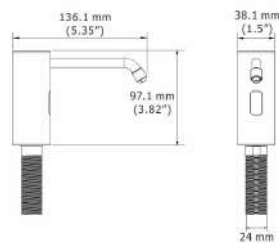

Automatic Soap Dispenser

HK-CSD3

AUTO STAINLESS STEEL FOAM/ LIQUID/ SPRAY SOAP AND SANITIZER DISPENSER

Power Source: AA battery x 4 or AC plug (6V)

Capacity: 1,500 ml, refillable reservoir

One Drop: 1-1.5ml (liquid), 0.6-0.8ml (foam), 1-1.5ml (spray)

Size: W38.1x H97.1x D136.1 mm

Packing: 6 sets/ctn, 2.32 cuft