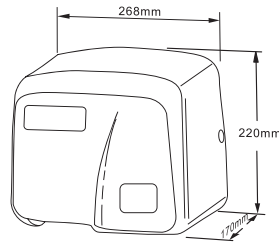

HK-1800PA

AUTOMATIC HAND DRYER

Casing: Plastic
Operation Power: 1800W
Volts: 110-120 Vac, Watts: 1512-1800W, Amps: 13.8-15A
Volts: 220-224 Vac, Watts: 1512-1800W, Amps: 6.9-7.5A
Dimensions: W268xH220xD170mm
Packing: 4sets/ctn, 2.5 cuft