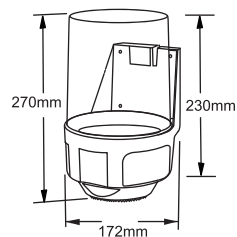

FD-258WG

CENTER PULL PAPER TOWEL DISPENSER in Grey Cover

With key

Paper Roll Diameter: Maximum 220mm

Paper Roll Length: Maximum 260mm

Packing: 6pcs/ctn, 4.5cuft

FD-358

MINI CENTER PULL PAPER TOWEL DISPENSER