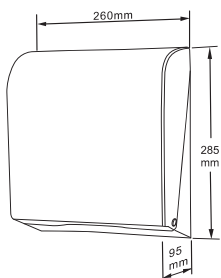

FD-428

PAPER TOWEL DISPENSER in Green Transparent Cover

With Key
Vol.: 250 C-fold or 300 multi-fold paper towels
Size: W260x H285x D95 mm
Packing: 16pcs/ctn, 6.2cuft