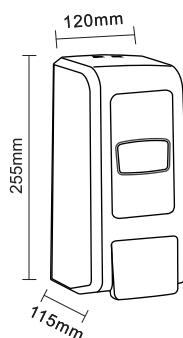

Size: W134x H264x D210 mm

Packing: 20pcs/ctn, 5.6 cuft

FD-0670W

MANUAL LIQUID SOAP DISPENSER

Vol.: 1000ml

Size: W134x H264x D210 mm

Packing: 20pcs/ctn, 5.6 cuft

FD-0470 Black

FD-0470W White

MANUAL LIQUID SOAP DISPENSER

Vol.: 1000ml

Size: W120x H255x D115 mm

Packing: 20pcs/ctn, 3.6 cuft

FD-5903

MANUAL FOAM SOAP DISPENSER

Colour option: Black Body

Vol.: 1000ml

Size: W120x H255x D115 mm

Packing: 20pcs/ctn, 3.6 cuft

FD-5903W

MANUAL FOAM SOAP DISPENSER

Whole White Body

Vol.: 1000ml

Size: W120x H255x D115 mm