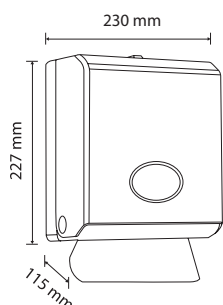

FD-3018W White Whole Set
PAPER TOWEL DISPENSER

With Key
Vol.: 250 C-fold or 300 multi-fold paper towels
Size: W230x H227x D115 mm
Packing: 10pcs/ctn, 3.5cuft