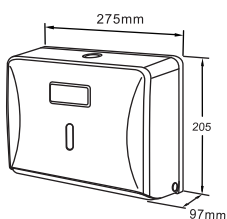

FD-1058 Black Transparent Cover
FD-1058W White Whole Set
PAPER TOWEL DISPENSER

With Key
Vol.: 250 C-fold or 300 multi-fold paper towels
Size: W275x H205x D97 mm
Packing: 20pcs/ctn, 5.2cuft