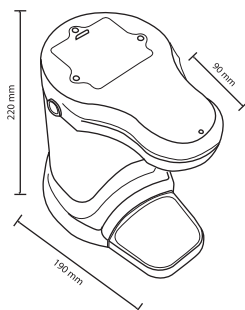

FD-1650

AUTO MULTI-FUNCTION SOAP/ SANITIZER DISPENSER WITH REPLACEABLE NOZZLE

Power Source: AA battery x 4 or AC plug

Capacity: 1500 ml, refillable reservoir

One Drop: 0.3-1.2 ml (liquid), 0.3-1.2 (foam), 0.3-1.2 (spray)

Size: W120x H220x D190 mm

Packing: 8 sets/ctn, 3.46 cuft