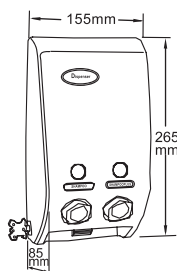

Manual Soap Dispenser

FD-133 White
FD-133S Chrome Plated Finished

MANUAL LIQUID SOAP DISPENSER

With Lock & Key
Vol.: 400ml
Size: W90x H265x D85 mm
Packing: 24 pcs/ctn, 3.1 cuft

FD-333 White
FD-333S Chrome Plated Finished

MANUAL LIQUID SOAP DISPENSER

With Lock & Key
Vol.: 400ml x 2
Size: W155x H265x D85 mm
Packing: 12 pcs/ctn, 2.7 cuft

FD-633 White
FD-633S Chrome Plated Finished

MANUAL LIQUID SOAP DISPENSER

With Lock & Key
Vol.: 400ml x 3
Size: W200x H265x D85 mm
Packing: 12 pcs/ctn, 3.2 cuft

13301 White Button
133S01 Chrome Plated Button

BOTTLE SPARE PART

Vol.: 400ml
Parts available for FD-133, FD-333, FD-633
Packing: 100pcs/ctn, 3.4 cuft