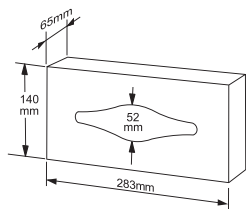

Washroom Accessories

AE-275

FACIAL TISSUE DISPENSER - SURFACE MOUNTED

Material: #304 Stainless Steel Polished

Size: 283x140x65 mm

Packing: 24 pcs/ctn, 4.5 cuft