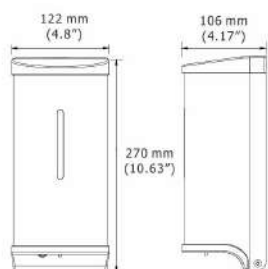

Automatic Soap Dispenser

HK-MSDX1

AUTO STAINLESS STEEL MULTI-FUNCTION SOAP/SANITIZER DISPENSER

Power Source: AA battery x 4 or AC plug
Capacity: 800 ml, refillable reservoir
One Drop: 0.8-1.1 ml (liquid), 0.7 (foam), 0.8-1.0 (spray)
Size: W122x H270x D106 mm
Packing: 12 sets/ctn, 2.33 cuft