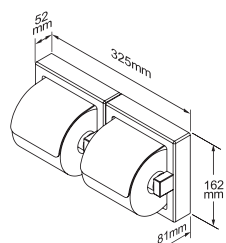

Packing: 24 pcs/ctn, 2.5 cuft

AE-261R

RECESSED TOILET TISSUE DISPENSER

Vol.: 1 toilet tissue roll

Material: #304 Stainless Steel Polished

Wall Opening Size: W140x H140x D50 mm

Packing: 24 pcs/ctn, 2.5 cuft

AE-263