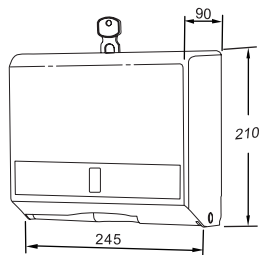

Paper Towel Dispenser

FD-128

PAPER TOWEL DISPENSER

With Key
Vol.: 250 C-fold or 300 multi-fold paper towels
Size: W245x H210x D90 mm
Packing: 12pcs/ctn, 2.6cuft