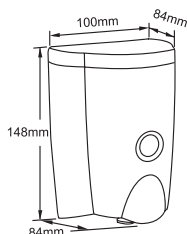

02- Brown transparent body

03- Dark blue transparent body

S- Chrome plated finish lid and base with transparent body

Vol.: 950ml

Size: W80x H260x D110 mm

Packing: 20pcs/ctn, 2.1 cuft

FD-723-01

MANUAL LIQUID SOAP DISPENSER

Vol.: 600ml

Size: W83x H228x D88 mm

Packing: 40pcs/ctn, 2.9 cuft

FD-723D-01

MANUAL LIQUID SOAP DISPENSER

Vol.: 500ml x 2

Size: W144x H228x D84 mm

Packing: 24pcs/ctn, 2.9 cuft

FD-38

MANUAL LIQUID SOAP DISPENSER

Vol.: 530ml

Size: W100x H148x D84 mm

Packing: 24pcs/ctn, 2.0 cuft

Manual Soap Dispenser

FD-593

MANUAL LIQUID SOAP DISPENSER