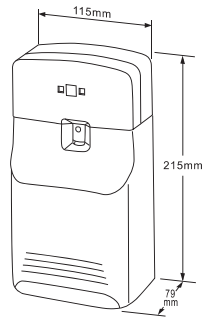

FD-420L

NON-AEROSOL DISPENSER -
LOCKABLE

Battery: D1.5V*2 pcs (not included)

Compatible refill: FD-220T

Packing: 30sets/ctn, 3.2 cuft