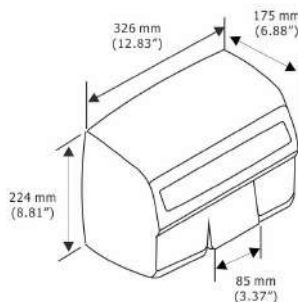

HK-2200EA

AUTOMATIC HAND DRYER

Casing: Painted Cast Aluminium
Operation Power: 2200W
Volts: 110-120 Vac, Watts: 1848-2200W, Amps: 16.8-18.3A
Volts: 220-224 Vac, Watts: 1512-1800W, Amps: 8.4-9.15A
Dimensions: W320x H220x D177mm
Packing: 4sets/ctn, 3.8cuft