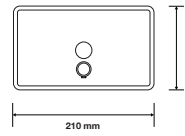

FD-913 Satin Finish

FD-913B Polished Finish

FD-913W White Powder Coating

FD-913PVB Satin Finish With Plastic Valve

FD-913PVS Satin Finish With Plastic Valve

With Lock & Key

Vol. 1,200ml

Material: #304 Stainless Steel

Packing: 20pcs/ctn, 3.8 cuft