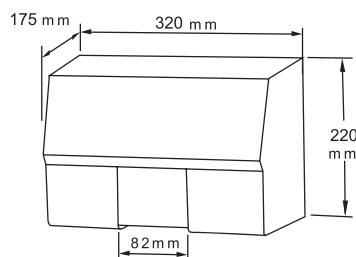

HK-2200SA

AUTOMATIC HAND DRYER

Casing: #304 Satin Stainless Steel
Operation Power: 2200W
Volts: 110-120 Vac, Watts: 1848-2200W, Amps: 16.8-18.3A
Volts: 220-224 Vac, Watts: 1512-1800W, Amps: 8.4-9.15A
Dimensions: W320x H220x D175mm
Packing: 4sets/ctn, 3.8cuft