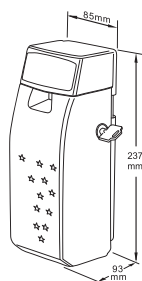

FD-721L

AUTOMATIC AEROSOL DISPENSER - LOCKABLE

Adjustable spray timing: interval 5~25 min

Battery:D1.5V*2pcs (not included)

Compatible refill: FD-221T and FD-321TS

Packing: 30sets/ctn, 2.8cuft