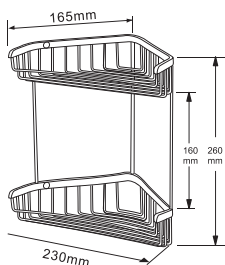

Packing: 50pcs/ ctn, 2.1 cuft

AE-313L

CORNER BASKET

Material: Stainless Steel with chrome plated finish

Packing: 42pcs/ ctn, 4.0 cuft

AE-314

DOUBLE LAYER CORNER BASKET

Material: Stainless Steel with chrome plated finish