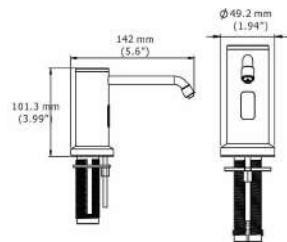

Size: W38.1x H97.1x D136.1 mm

Packing: 6 sets/ctn, 2.32 cuft

HK-CSDT

TOP FILLED AUTO STAINLESS STEEL LIQUID/ FOAM SOAP DISPENSER

Power Source: AC plug (6V)

Capacity: 1,500 ml, refillable reservoir

One Drop: 1-1.5 ml (liquid), 0.6-0.8 ml (foam)