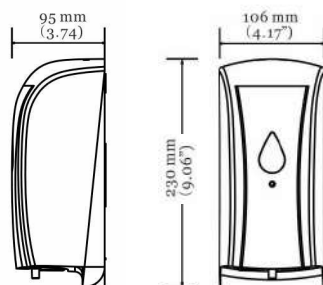

HK-SSDX1

AUTO STAINLESS STEEL MULTI-FUNCTION
SOAP/SANITIZER DISPENSER WITH ARC EDGE

Power Source: AA battery x 4 or AC plug
Capacity: 800 ml, refillable reservoir
One Drop: 0.8-1.1 ml (liquid), 0.7 (foam), 0.8-1.0 (spray)
Size: W106x H230x D95mm
Packing: 10 sets/ctn, 1.32 cuft