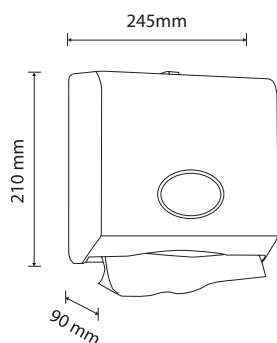

FD-128W

PAPER TOWEL DISPENSER

With Key
Vol.: 250 C-fold or 300 multi-fold paper towels
Size: W245x H210x D90 mm
Packing: 12pcs/ctn, 2.6cuft