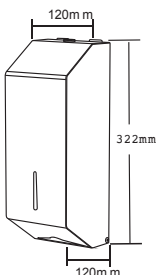

AE-12022

INTERLEAVED TOILET TISSUE DISPENSER

With key and lock
Material: #304 Stainless Steel Satin
Size: W120x H322x D120 mm
Packing: 15 pcs/ctn, 3.7 cuft