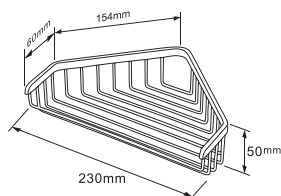

AE-313L

CORNER BASKET

Material: Stainless Steel with chrome plated finish

Packing: 42pcs/ ctn, 4.0 cuft