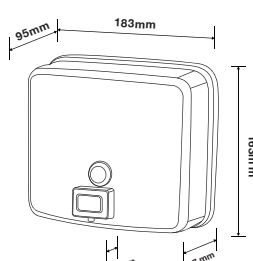

AE-713 Satin Finish

AE-713B Polished Finish

AE-713W White Powder Coating

AE-713PRB Satin Finish With Plastic Valve

AE-713PRS Satin Finish With Plastic Valve

With Lock & Key

Vol. 1,200ml

Material: #304 Stainless Steel

Packing: 20pcs/ctn, 3.9cuft