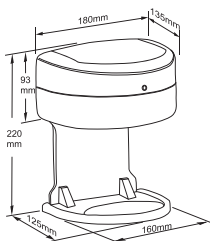

Packing: 30 sets/ctn, 2.9 cuft

FD-600

WALL MOUNTED AUTO SOAP DISPENSER

Power Source: AA battery x 4

Capacity: 600 ml

Size: W180x H93x D135 mm

Packing: 24 sets/ctn, 4 cuft

FD-600S