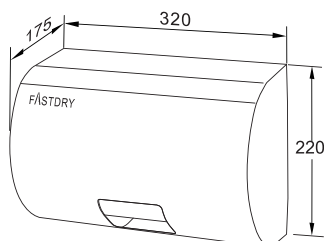

HK-2200SRA

AUTOMATIC HAND DRYER

Casing: #304 Satin Stainless Steel
Operation Power: 2200W
Volts: 110-120 Vac, Watts: 1848-2200W, Amps: 16.8-18.3A
Volts: 220-224 Vac, Watts: 1512-1800W, Amps: 8.4-9.15A
Dimensions: W320x H220x D175mm
Packing: 4sets/ctn, 3.8cuft