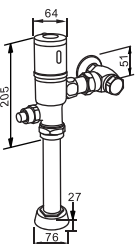

FD-719-T

AUTOMATIC / MANUAL TOILET FLUSHOMETER

Battery: Alkaline battery AA x 4 pcs or Lithium battery CR-123A x2pcs
Water supply pressure: 0.5~8 kgf/cm²
Sensor range: 50-70cm (adjustable)
Water inlet: 1" or 3/4"
Water outlet: 1-1/2" or 1-1/4"
Flushing time: 5~13 seconds adjustable
Packing: 6 sets/ctn, 1.1cuft