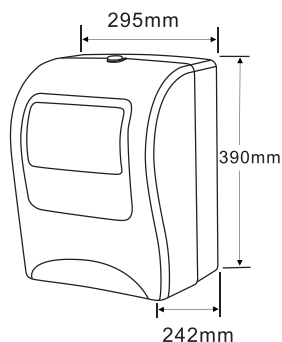

FD-787

MECHANISM ROLL PAPER DISPENSER

With Key
 Size: W300x H390x D240 mm
 Packing: 2 sets/ctn, 2.8cuft

FD-787W

MECHANISM ROLL PAPER DISPENSER

With Key
 Size: W300x H390x D240 mm
 Packing: 2 sets/ctn, 2.8cuft