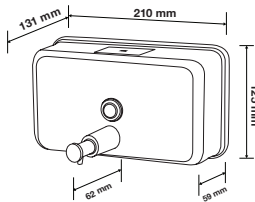

FD-913M Satin Black Powder Coating

FD-913MPVB Satin Black With Plastic Valve

FD-913MPVS Satin Black With S/S cover Valve

With Lock & Key

Vol. 1,200ml

Material: #304 Stainless Steel

Packing: 20pcs/ctn, 3.8 cuft