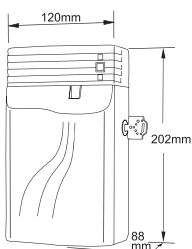

FD-1431WL

AUTOMATIC AEROSOL DISPENSER - LOCKABLE

Adjustable spray timing: interval 5~25 min

Battery:D1.5V*2pcs (not included)

Compatible refill: FD-221T and FD-321TS

Packing: 30sets/ctn, 3.5cuft