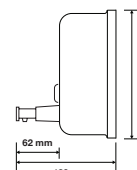

AE-713 Satin Finish

AE-713B Polished Finish

AE-713W White Powder Coating

AE-713PRB Satin Finish With Plastic Valve

AE-713PRS Satin Finish With Plastic Valve

With Lock & Key

Vol. 1,200ml

Material: #304 Stainless Steel

Packing: 20pcs/ctn, 3.9cuft