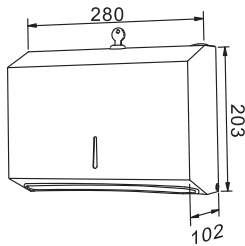

Manual Paper Dispenser - Black series

FD-918M Metal with Satin Black Powder Coating

With lock & key

Vol.: 250 c-fold or 300 multi-fold towels

Packing: 10pcs/ctn, 3.6cuft