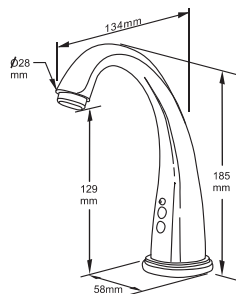

FD-718A Non Mixing Faucet

FD-718A-CH Mixing Faucet

Material: Solid brass casing with chrome plated
Battery: Alkaline CR123A x 2pcs
Sensor range: 5~25cm
Water pressure: 0.5~8 kgf/cm²
Water supply diameter: PF 1/2"
Water supply temperature: 1~80 °C
Packing: 8sets/ctn, 1.5cuft