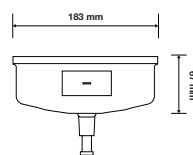

AE-713 Satin Finish

AE-713B Polished Finish

AE-713W White Powder Coating

AE-713PRB Satin Finish With Plastic Valve

AE-713PRS Satin Finish With Plastic Valve

With Lock & Key

Vol. 1,200ml

Material: #304 Stainless Steel

Packing: 20pcs/ctn, 3.9cuft