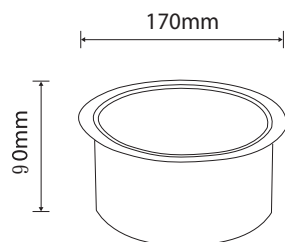

AE-013

COUNTERTOP WASTE RECEPTACLE

Material: Stainless Steel Polished

Size: 170x90 mm

Countertop Opening: 145x90 mm

Packing: 20 pcs/ctn, 3 cuft