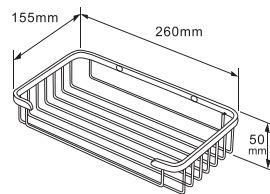

AE-312L

BASKET

Material: Stainless Steel with chrome plated finish

Packing: 24pcs/ ctn, 2.4 cuft