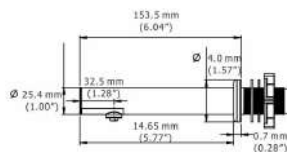

HK-CSD4R

WALL MOUNTED STAINLESS STEEL LIQUID/ FOAM/SPRAY SOAP AND SANITIZER DISPENSER

Power Source: AC plug (6V)

Capacity: 1,500 ml, refillable reservoir

One Drop: 1-1.5ml (liquid), 0.6-0.8ml (foam), 1-1.5ml (spray)

Size: W40xH153.5xD40 mm

Packing: 6 sets/ctn, 2.32 cuft