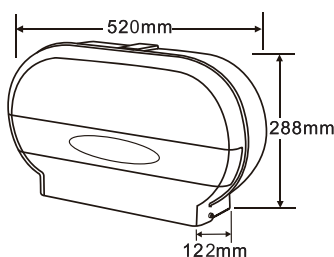

FD-425W White Whole Set

JUMBO ROLL TISSUE DISPENSER

With Key

Size: Inner core dia. 42mm/ 72mm adjustable

Vol.: 250m long up to 4-1/4" 2 -ply tissue x 2 roll

Packing: 6pcs/ctn, 5.1cuft

FD-425W-60

Size: Inner core dia. 42mm/ 60mm adjustable