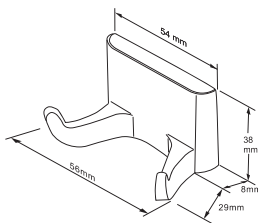

Bathroom Accessories

AE-301

SINGLE ROBE HOOK

Material: Chrome plated zinc die-casting

Packing: 200 pcs/ctn, 1.3 cuft

AE-302

DOUBLE ROBE HOOK

Material: Chrome plated zinc die-casting