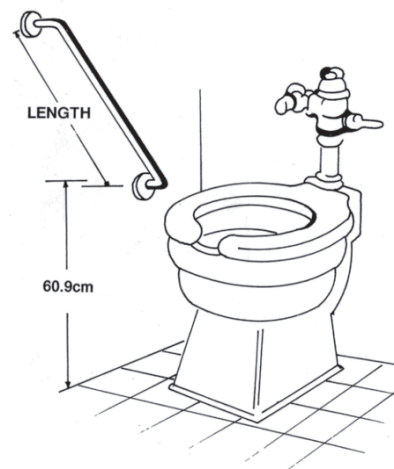

GB-700

GRAB BAR

Specification: Ø1-1/4", Ø1-1/2"

Length: 12, 18, 24, 30, 36, 42 or 48 (inch)

Material: #304 stainless steel or W-cold rolled s/s with white powder coating

Minimum: 120 pcs for each size

Material: #304 stainless steel x T1.2mm (Ø1-1/4", Ø1-1/2")

Leg: Inside Holder: #304, 2.5xØ73 (mm)

Cover: #304, 0.8xØ76 (mm), Snap-On Flange

Constructure: Pipe into holder then use argon solder to fix.

Whole piece use steel screw and anchor bolt to fix on wall

Surface: BS-Polished S/S or SS-Satin S/S finish