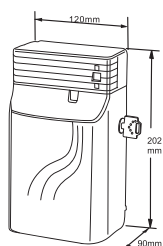

Automatic Air Freshner

FD-421WL

AUTOMATIC AEROSOL DISPENSER - LOCKABLE

Adjustable spray timing: interval 5~25 min

Battery:D1.5V*2pcs (not included)

Compatible refill: FD-221T and FD-321TS

Packing: 30sets/ctn, 3.5cuft