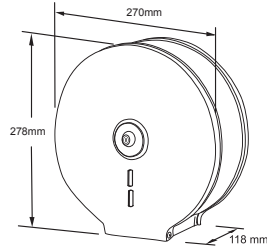

Jumbo Roll Toilet Paper Dispenser

AE-975 Satin Finished Inner Core Dia. 40mm
AE-975B Polished Finished Inner Dia. 40mm
AE-975-60/AE-975B-60 Inner Core Dia. 60mm
AE-975-72/AE-975B-72 Inner Core Dia. 72mm

Material: #304 Stainless Steel

With Lock & Key

Vol.: 250m long up to 4-1/4" 2 -ply tissue

Size: W270x H278x D118 mm

Packing: 6pcs/ctn, 2.7 cuft