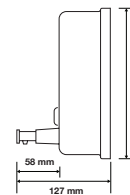

FD-923 Satin Finish

FD-923B Polished Finish

FD-923W White Powder Coating

FD-923PVB Satin Finish With Plastic Valve

FD-923PVS Satin Finish With Plastic Valve

With Lock & Key

Vol. 1,200ml

Material: #304 Stainless Steel

Packing: 20pcs/ctn, 3.8 cuft