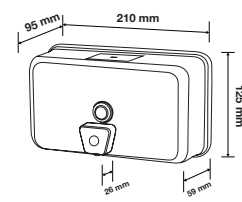

FD-913M Satin Black Powder Coating

FD-913MPVB Satin Black With Plastic Valve

FD-913MPVS Satin Black With S/S cover Valve

With Lock & Key

Vol. 1,200ml

Material: #304 Stainless Steel

Packing: 20pcs/ctn, 3.8 cuft