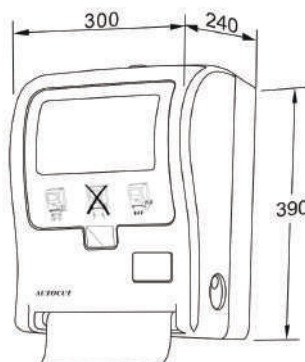

Size: W135x H290x D130 mm

Packing: 20pcs/ctn, 5.0cuft

Roll Paper Towel Dispenser

FD-747W

MECHANISM ROLL PAPER DISPENSER

With Key
 Supporter dia.: 34mm
 Compatible refill: AE-938RR
 Size: W252x H312x D210 mm
 Packing: 4sets/ctn, 3cuft