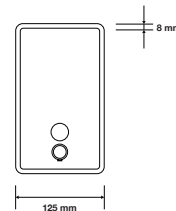

FD-923 Satin Finish

FD-923B Polished Finish

FD-923W White Powder Coating

FD-923PVB Satin Finish With Plastic Valve

FD-923PVS Satin Finish With Plastic Valve

With Lock & Key

Vol. 1,200ml

Material: #304 Stainless Steel

Packing: 20pcs/ctn, 3.8 cuft