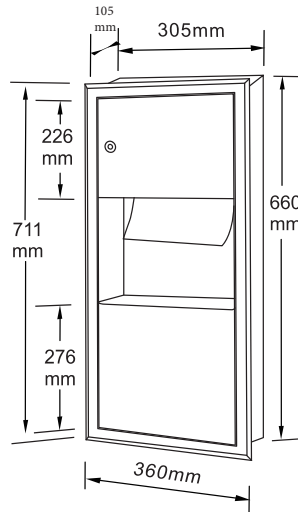

Paper Towel & Waste

AE-5011S

RECESSED PAPER TOWEL DISPENSER AND WASTE RECEPTACLE

With key and lock

Vol.: 250 multi-fold paper towel with 5.5 ltr bin

Material: #304 Stainless Steel

Wall Opening Size: W315x H663x D105 mm

Size: W360x H711x D105 mm

Packing: 1 pcs/ctn, 1.8 cuft