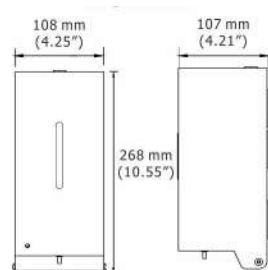

HK-MSDX2S

AUTO STAINLESS STEEL MULTI-FUNCTION SOAP/SANITIZER DISPENSER

Power Source: AA battery x 4 or AC plug
Capacity: 800 ml, refillable reservoir
One Drop: 0.8-1.1 ml (liquid), 0.7 (foam), 0.8-1.0 (spray)
Size: W108x H268x D107 mm
Packing: 12 sets/ctn, 2.33 cuft