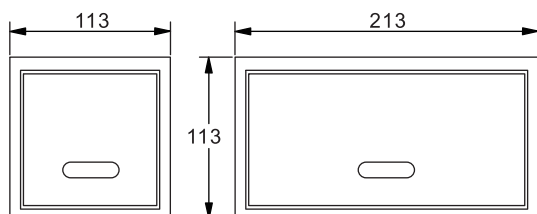

AUTOMATIC URINAL FLUSHER

Material: Solid brass casing with chrome plated
Battery: Alkaline battery AAx 4pcs or Lithium battery CR-123A x2pcs
Water supply pressure: 0.5~7 kgf/cm²
Sensor range: 40cm (adjustable)
Water Supply Diameter: G 1/2" or PF 1/2"
Water Supply Temp.: 1-60°C
Flushing time: Pre-flush 2 seconds Final-flush 7 seconds
Packing: 12 sets/ctn, 1.1cuft

FD-629

AUTOMATIC/ MANUAL URINAL FLUSHER

Material: Solid brass casing with chrome plated
Battery: Alkaline battery AAx 4pcs or Lithium battery CR-123A x2pcs
Water supply pressure: 0.5~7 kgf/cm²
Sensor range: 40cm (adjustable)
Water Supply Diameter: G 1/2" or PF 1/2"
Water Supply Temp.: 1-60°C
Flushing time: Pre-flush 2 seconds Final-flush 7 seconds
Packing: 12 sets/ctn, 1.1cuft

FD-719-U

AUTOMATIC/ MANUAL URINAL FLUSHOMETER

Material: Solid brass casing with chrome plated
Battery: Alkaline battery AA x 4 pcs or Lithium battery CR-123A x2pcs
Water supply pressure: 0.5~8 kgf/cm²
Sensor range: 50-70cm (adjustable)
Water inlet: 1" or 3/4"
Water outlet: 3/4"
Flushing time: 5~13 seconds adjustable
Packing: 6 sets/ctn, 1.1cuft

FD-719-T

AUTOMATIC / MANUAL TOILET FLUSHOMETER

Battery: Alkaline battery AA x 4 pcs or Lithium battery CR-123A x2pcs
Water supply pressure: 0.5~8 kgf/cm²
Sensor range: 50-70cm (adjustable)
Water inlet: 1" or 3/4"
Water outlet: 1-1/2" or 1-1/4"
Flushing time: 5~13 seconds adjustable
Packing: 6 sets/ctn, 1.1cuft

FD-819-1

FD-819-2

AUTOMATIC URINAL FLUSHOMETER

Material: Stainless Steel
Battery: Alkaline battery AAx 4 pcs or Lithium CR-123A x2pcs
Operating water pressure: 0.5Kgf/cm²-7Kgf/cm²
Sensing range: 30cm (adjustable)
Water supply pipe: G 1/2" or PF 1/2"
Flushing time: Pre-flush 2 seconds
Final-flush 7 seconds
Size: FD-819-1 113x113mm
Wall opening dimension: 100x100x75mm
Size: FD-819-2 213x113mm
Wall opening dimension: 200x100x75mm
Packing: 8sets/ctn, 2.0cuft