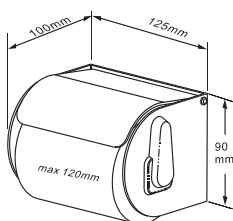

Toilet Paper Dispenser

FD-225

TOILET TISSUE DISPENSER

Vol.: 1 toilet tissue roll

Material: #304 Stainless Steel Polished

Size: W125x H90x D100 mm

Packing: 50 pcs/ctn, 3.0 cuft