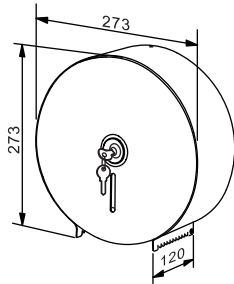

FD-92520 Satin Finished Inner Core Dia. 40mm

FD-925B20 Polished Finished Inner Dia. 40mm

FD-92520-60/FD-925B20-60 Inner Core Dia. 60mm

FD-92520-72/FD-925B20-72 Inner Core Dia. 72mm

Material: #430 Stainless Steel

With Lock & Key

Vol.: 250m long up to 4-1/4" 2 -ply tissue

Size: W273x H273x D120 mm

Packing: 6pcs/ctn, 2.7 cuft