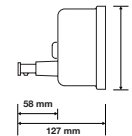

FD-913 Satin Finish

FD-913B Polished Finish

FD-913W White Powder Coating

FD-913PVB Satin Finish With Plastic Valve

FD-913PVS Satin Finish With Plastic Valve

With Lock & Key

Vol. 1,200ml

Material: #304 Stainless Steel

Packing: 20pcs/ctn, 3.8 cuft