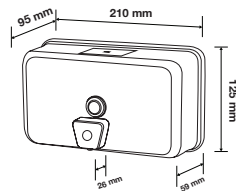

FD-913 Satin Finish

FD-913B Polished Finish

FD-913W White Powder Coating

FD-913PVB Satin Finish With Plastic Valve

FD-913PVS Satin Finish With Plastic Valve

With Lock & Key

Vol. 1,200ml

Material: #304 Stainless Steel

Packing: 20pcs/ctn, 3.8 cuft