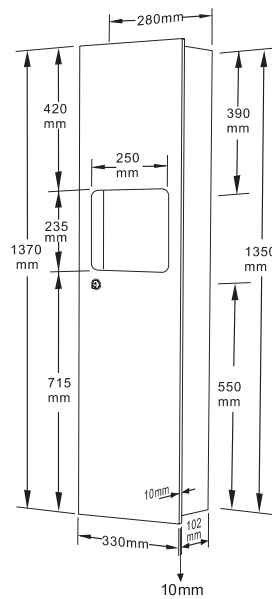

Size: W85 x D4''/ 5''/ 6'' x H 60 above counter

Spout length options available: 4''/ 5''/ 6''

Packing: 30pcs/ctn, 2.9 cuft

FD-628-4-SSS

LAV-BASIN SOAP DISPENSER

Vol.: 500 ml.

Material: Chrome plated brass spout and cover with PE bottle

Material: #304 Stainless Steel

Wall Opening Size: W290x H780x D105 mm

Size: W330x H790x D112 mm

Packing: 1 pcs/ctn, 1.8 cuft

AE-5015E

SURFACE MOUNTED PAPER TOWEL DISPENSER AND WASTE RECEPTACLE

With key and lock

Vol.: 400 multi-fold paper towel with 6 ltr bin

Material: #304 Stainless Steel

Size: W300x H770x D150 mm

Packing: 1 pcs/ctn, 2.2 cuft

Paper Towel & Waste

AE-5014

RECESSED PAPER TOWEL DISPENSER

With key and lock

Vol.: 400 multi-fold paper towel

Material: #304 Stainless Steel

Wall Opening Size: W275x H390x D102 mm

Size: W330x H440x D112 mm

Packing: 1 pcs/ctn, 1.05 cuft

AE-5016

RECESSED PAPER TOWEL DISPENSER AND WASTE RECEPTACLE