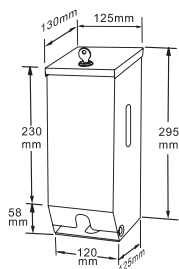

Material: #304 Stainless Steel Polished

Wall Opening Size: W302x H140x D45 mm

Packing: 12 pcs/ctn, 2.5 cuft

Toilet Paper Dispenser

AE-125

TOILET TISSUE DISPENSER

Vol.: 1 toilet tissue roll
 Material: #304 Stainless Steel Satin
 Size: W125x H30x D80 mm
 Packing: 50 pcs/ctn, 1.0 cuft