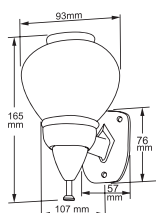

Size: W85 x D4''/ 5''/ 6'' x H 60 above counter

Spout length options available: 4''/ 5''/ 6''

Packing: 30pcs/ctn, 5.0 cuft

FD-628-4-S

LAV-BASIN SOAP DISPENSER

Vol.: 500 ml.

Material: Chrome plated brass spout and cover with PE bottle

Size: W85 x D4''/ 5''/ 6'' x H 60 above counter

Spout length options available: 4''/ 5''/ 6''

Packing: 30pcs/ctn, 2.9 cuft

FD-628-4-SSS

LAV-BASIN SOAP DISPENSER

Vol.: 500 ml.

Material: Chrome plated brass spout and cover with PE bottle

Size: W77 x D4''/ 5''/ 6'' x H 60 above counter

Spout length options available: 4''/ 5''/ 6''

Packing: 30pcs/ctn, 5.0 cuft

FD-516C

LAV-BASIN SOAP DISPENSER

Vol.: 400 ml

Material: Chrome plated brass spout and cover with PE bottle

Size: W55x H255x D63 mm

Packing: 50pcs/ctn, 2.7 cuft

FD-631

PUSH-UP SOAP DISPENSER

Vol.: 500 ml

Material: Chrome plated brass base with PE container

Size: W93x H165x D107 mm

Packing: 50pcs/ctn, 4.7 cuft