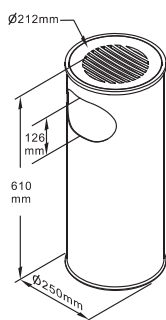

Waste Bin

AE-106Y

ROUND WASTE RECEPTACLE

With Ashtray

Material: #430 Stainless Steel Polished

Vol.: 12 ltr.

Size: W250x H610x D250 mm

Packing: 4 pcs/ctn, 7.2 cuft