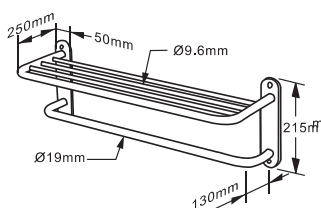

AE-502SS

TRIPLE TOWEL BAR SHELF

Material: #304 Stainless Steel Polished

Bar Length: 615 mm

Packing: 12 pcs/ctn, 3.5 cuft