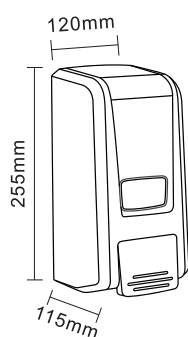

MANUAL LIQUID SOAP DISPENSER

Vol.: 1000ml

Size: W115x H245x D110 mm

Packing: 30pcs/ctn, 4.4 cuft

Manual Soap Dispenser

FD-0670

MANUAL LIQUID SOAP DISPENSER

Vol.: 1000ml

Size: W134x H264x D210 mm

Packing: 20pcs/ctn, 5.6 cuft

FD-0670W

MANUAL LIQUID SOAP DISPENSER

Vol.: 1000ml

Size: W134x H264x D210 mm

Packing: 20pcs/ctn, 5.6 cuft

FD-0470 Black

FD-0470W White

MANUAL LIQUID SOAP DISPENSER

Vol.: 1000ml

Size: W120x H255x D115 mm

Packing: 20pcs/ctn, 3.6 cuft

FD-5903

MANUAL FOAM SOAP DISPENSER

Colour option: Black Body

Vol.: 1000ml

Size: W120x H255x D115 mm

Packing: 20pcs/ctn, 3.6 cuft

FD-5903W

MANUAL FOAM SOAP DISPENSER

Whole White Body

Vol.: 1000ml

Size: W120x H255x D115 mm