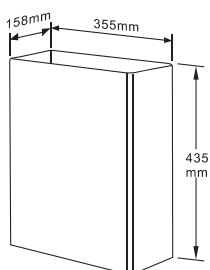

WASTE RECEPTACLE

Surface Mounted

Material: #304 Stainless Steel Satin

Vol.: 7 ltr.

Size: W270x H229x D125 mm

Packing: 1 pcs/ctn, 0.4 cuft

AE-921

WASTE RECEPTACLE