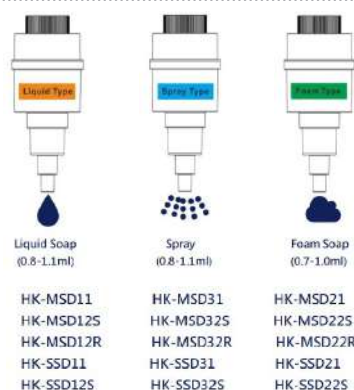

INTERCHANGEABLE SOAP PUMPS

SUITABLE FOR AUTOMATIC MULTI-FUNCTION SOAP DISPENSERS:

HK-SSDX1, HK-MSDX1, HK-MSDX2R, HK-SSDX2S

One Drop:
Liquid: 0.8-1.1 CC
Foam: 0.7-1 CC
Spray: 0.8-1.1 CC