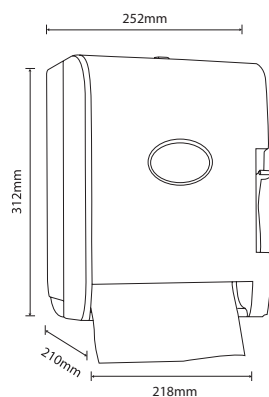

Roll Paper Towel Dispenser

FD-747W

MECHANISM ROLL PAPER DISPENSER

With Key
Supporter dia.: 34mm
Compatible refill: AE-938RR
Size: W252x H312x D210 mm
Packing: 4sets/ctn, 3cuft