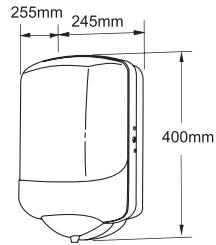

Center Pull Paper Towel Dispenser

FD-158

CENTER PULL PAPER TOWEL DISPENSER in Black Transparent Cover

With key

Paper Roll Diameter: Maximum 220mm

Paper Roll Length: Maximum 260mm

Packing: 6pcs/ctn, 6.2cuft