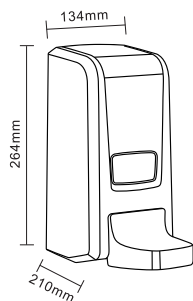

Refill with Bag-in-Box Soap

Vol.: 800ml

Size: W130x H240x D96 mm

Packing: 30pcs/ctn, 3.8 cuft

FD-593D

MANUAL LIQUID SOAP DISPENSER

Vol.: 800ml

Size: W130x H240x D96 mm

MANUAL LIQUID SOAP DISPENSER

Vol.: 1000ml

Size: W115x H245x D110 mm

Packing: 30pcs/ctn, 4.4 cuft

Manual Soap Dispenser

FD-0670

MANUAL LIQUID SOAP DISPENSER

Vol.: 1000ml