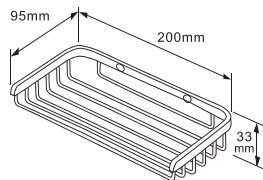

AE-312M

BASKET

Material: Stainless Steel with chrome plated finish

Packing: 60pcs/ ctn, 2.2 cuft