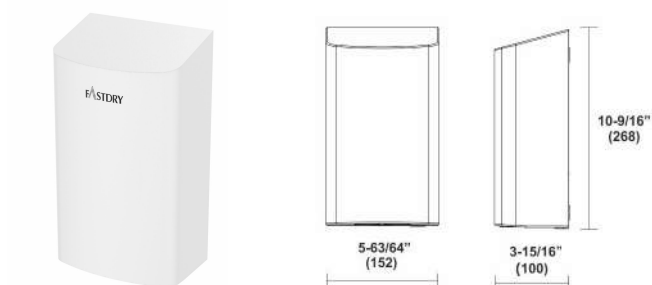

HK-ECOSWIFT 01W White

SMALLEST AUTOMATIC HAND DRYER

Color Options: 01B Matte Black/ 05 Satin SS
Sensing range: 170 mm $\pm$ 20 mm, adjustable
Operating Voltage: 110V-120Vac, 50/60 Hz, 0.84-1.0kW
Operating Voltage: 220V-240Vac, 50/60 Hz, 0.84-1.0kW
Dimensions: W152x H268x D100mm
Packing: 4sets/ctn, 1.95cuf