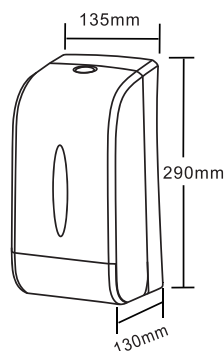

With Key

Vol.: 550 C-fold tissue paper

Size: W135x H245x D115 mm

Packing: 15pcs/ctn, 2.6cuft

FD-2018BW Black Transparent Cover

FD-2018WG White Cover

FOLDING TISSUE DISPENSER

With Key

Material: ABS plastic

Size: W137x H240x D118 mm

Packing: 50pcs/ctn, 3.3cuft

FD-5018 Black Transparent Cover

FD-5018WG White Cover

FOLDING TISSUE DISPENSER

With Key

Material: ABS plastic