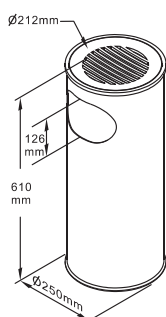

Waste Bin

AE-106Y

ROUND WASTE RECEPTACLE

With Ashtray

Material: #430 Stainless Steel Polished

Vol.: 12 ltr.

Size: W250x H610x D250 mm

Packing: 4 pcs/ctn, 7.2 cuft