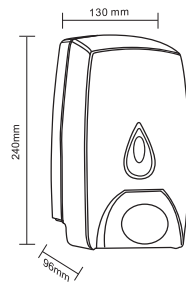

Vol.: 600ml

Size: W83x H228x D88 mm

Packing: 40pcs/ctn, 2.9 cuft

FD-723D-01

MANUAL LIQUID SOAP DISPENSER

Vol.: 500ml x 2

Size: W144x H228x D84 mm

Packing: 24pcs/ctn, 2.9 cuft

FD-38

MANUAL LIQUID SOAP DISPENSER

Vol.: 530ml

Size: W100x H148x D84 mm

Packing: 24pcs/ctn, 2.0 cuft

Manual Soap Dispenser

FD-593

MANUAL LIQUID SOAP DISPENSER

Compatible Refill: FD-593P

Vol.: 800ml

Size: W130x H240x D96 mm

Packing: 30pcs/ctn, 3.8 cuft

FD-593

FD-593EC

FD-593EC

MANUAL LIQUID SOAP DISPENSER

Refill with Bag-in-Box Soap

Vol.: 800ml

Size: W130x H240x D96 mm

Packing: 30pcs/ctn, 3.8 cuft

FD-593D

MANUAL LIQUID SOAP DISPENSER

Vol.: 800ml

Size: W130x H240x D96 mm