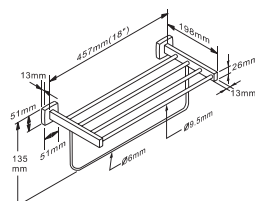

AE-226

TRIPLE TOWEL BAR SHELF

Material: #304 Stainless Steel Polished

Bar Length: 18" (460 mm)

Packing: 25 pcs/ctn, 3.2 cuft