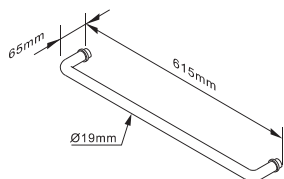

Bar Length: 18" (460 mm)

Packing: 25 pcs/ctn, 3.2 cuft

AE-227

TOWEL SHELF

Material: #304 Stainless Steel Polished

Bar Length: 18" (460 mm)

Packing: 25 pcs/ctn, 3.4 cuft

Bathroom Accessories