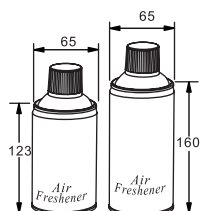

FD-221T / 300ML / Long & Slim Can

FD-321TS / 250ML / Short & Slim Can

METERED AIR FRESHENER

Available for Aerosol Dispensers

Packing:FD-221T - 72cans/ctn,2.5cuft

FD-321TS - 60cans/ctn,1.85cuft

Aroma list
6014 Lemon
6018 Poison
6025 Phytocid
6031 Jasmin
6032 Violet
6036 Gardenia