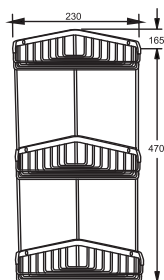

AE-314-1

TRIPLE LAYER CORNER BASKET

Material: Stainless Steel with chrome plated finish

Packing: 10pcs/ ctn, 8.3 cuft