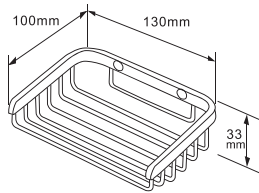

Material: ABS Plastic Cover and pedal; PP Plastic body.

Vol.: 20 ltr.

Packing: 1pcs/ctn, 2cuft

AE-990

FOLDING SHOWER SEAT - SURFACE MOUNTED

Material: Stainless Steel

Size: 430x 320x 442 mm

Washroom Basket