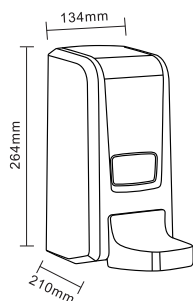

MANUAL LIQUID SOAP DISPENSER

Vol.: 1000ml

Size: W115x H245x D110 mm

Packing: 30pcs/ctn, 4.4 cuft

Manual Soap Dispenser

FD-0670

MANUAL LIQUID SOAP DISPENSER

Vol.: 1000ml

Size: W134x H264x D210 mm

Packing: 20pcs/ctn, 5.6 cuft

FD-0670W

MANUAL LIQUID SOAP DISPENSER

Vol.: 1000ml

Size: W134x H264x D210 mm

Packing: 20pcs/ctn, 5.6 cuft

FD-0470 Black