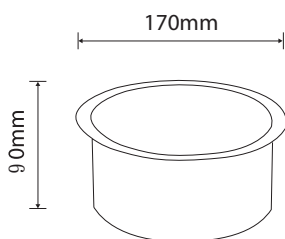

Wall Opening: W400x D67x H286 mm

Packing: AE-880 - 6 pcs/ctn, 3.2 cuft ; AE-880R - 6 pcs/ctn, 3 cuft

Washroom Accessories

AE-003 Without Lid

COUNTERTOP WASTE RECEPTACLE

Material: Stainless Steel Polished

Size: 170x90 mm