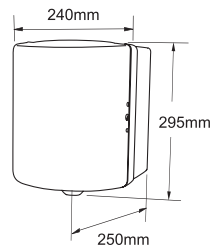

Paper Roll Length: Maximum 260mm

Packing: 6pcs/ctn, 6.2cuft

FD-258

CENTER PULL PAPER TOWEL DISPENSER in Black Transparent Cover

With key

Paper Roll Diameter: Maximum 220mm

Paper Roll Length: Maximum 260mm

Packing: 6pcs/ctn, 4.5cuft