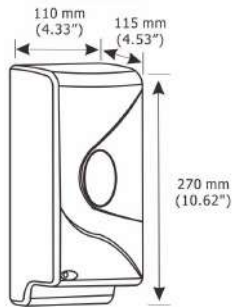

FD-950DA

AUTO LIQUID SOAP/ SANITIZER DISPENSER

Power Source: C battery x 3
Capacity: 950 ml, refillable reservoir
One Drop: 1 ml
Size: W110x H270x D115 mm
Packing: 12 sets/ctn, 2.33 cuft