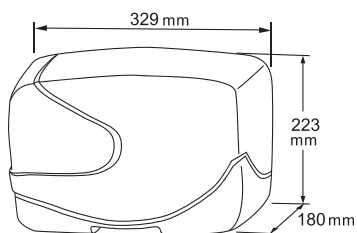

HK-2200LA

AUTOMATIC HAND DRYER

Casing: Painted Cast Aluminium
Operation Power: 2200W
Volts: 110-120 Vac, Watts: 1848-2200W, Amps: 16.8-18.3A
Volts: 220-224 Vac, Watts: 1512-1800W, Amps: 8.4-9.15A
Dimensions: W329x H223x D180mm
Packing: 4sets/ctn, 3.8cuft