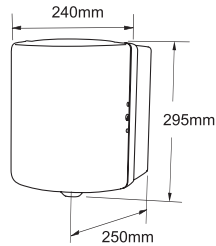

FD-258

CENTER PULL PAPER TOWEL DISPENSER in Black Transparent Cover

With key

Paper Roll Diameter: Maximum 220mm

Paper Roll Length: Maximum 260mm

Packing: 6pcs/ctn, 4.5cuft