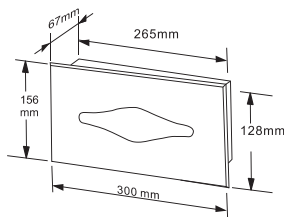

Washroom Accessories

AE-275

FACIAL TISSUE DISPENSER - SURFACE MOUNTED

Material: #304 Stainless Steel Polished

Size: 283x140x65 mm

Packing: 24 pcs/ctn, 4.5 cuft

AE-275R

FACIAL TISSUE DISPENSER - RECESSED