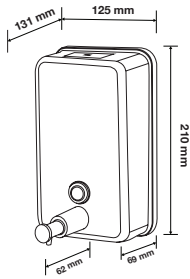

FD-923M Satin Black Powder Coating

FD-923MPVB Satin Black With Plastic Valve

FD-923MPVS Satin Black With S/S cover Valve

With Lock & Key

Vol. 1,200ml

Material: #304 Stainless Steel

Packing: 20pcs/ctn, 3.8 cuft