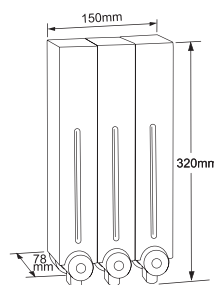

Manual Soap Dispenser

FD-23 White
FD-23S Chrome Plated Finished
MANUAL LIQUID SOAP DISPENSER

Unlockable
Vol.: 550ml
Size: W50x H320x D78 mm
Packing: 24 pcs/ctn, 1.8 cuft

FD-24 White
FD-24S Chrome Plated Finished
MANUAL LIQUID SOAP DISPENSER

Unlockable
Vol.: 550ml x 2
Size: W100x H320x D78 mm
Packing: 24 pcs/ctn, 3.1 cuft

FD-25 White
FD-25S Chrome Plated Finished
MANUAL LIQUID SOAP DISPENSER

Unlockable
Vol.: 550ml x 3
Size: W150x H320x D78 mm
Packing: 12 pcs/ctn, 2.2 cuft

2301 White Button
23S01 Black Button
BOTTLE SPARE PART

Vol.: 550ml
Parts available for FD-23, FD-24, FD-25
Packing: 100pcs/ctn, 4.0 cuft