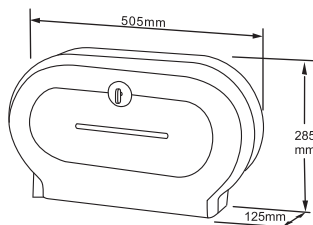

Jumbo Roll Toilet Paper Dispenser

FD-425-03 Dark Blue Transparent Cover with White Back Cover

JUMBO ROLL TISSUE DISPENSER

With Key

Size: Inner core dia. 42mm/ 72mm adjustable

Vol.: 250m long up to 4-1/4" 2 -ply tissue x 2 roll

Packing: 6pcs/ctn, 5.1cuft

FD-425-03-60

Size: Inner core dia. 42mm/ 60mm adjustable