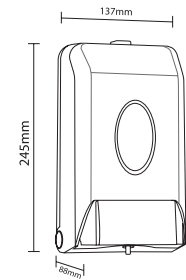

FD-573WA With Refillable Container

MANUAL LIQUID SOAP DISPENSER ALCOHOL FRIENDLY

Compatible Refill: FD-593P

Vol.: 800ml

Size: W137x H245x D88 mm

Packing: 20pcs/ctn, 2.6 cuft