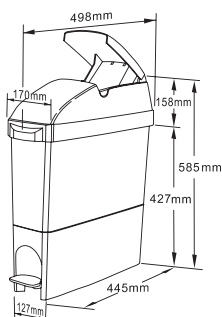

Open: 920 x 570 x 520mm

Packing: 1set/ctn, 2.0cuft

FD-880

1/2 FOLD TOILET SEAT COVER DISPENSER

Material: White ABS Plastic

Packing: 20pcs/ctn, 3.6cuft

FD-107

SANITARY NAPKIN DISPOSAL