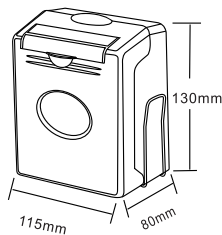

FD-2018BW Black Transparent Cover

FD-2018WG White Cover

FOLDING TISSUE DISPENSER

With Key

Material: ABS plastic

Size: W137x H240x D118 mm

Packing: 50pcs/ctn, 3.3cuft