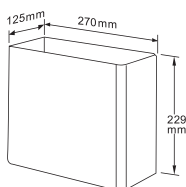

AE-922

WASTE RECEPTACLE

Surface Mounted

Material: #304 Stainless Steel Satin

Vol.: 7 ltr.

Size: W270x H229x D125 mm

Packing: 1 pcs/ctn, 0.4 cuft