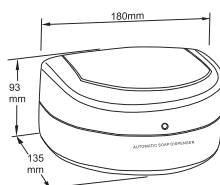

FD-600

WALL MOUNTED AUTO SOAP DISPENSER

Power Source: AA battery x 4

Capacity: 600 ml

Size: W180x H93x D135 mm

Packing: 24 sets/ctn, 4 cuft