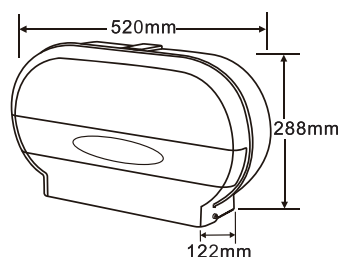

FD-1525

JUMBO ROLL TISSUE DISPENSER

With Key

Size: Inner core dia. 42mm/ 72mm adjustable

Vol.: 250m long up to 4-1/4" 2 -ply tissue x 2 roll

Size: W520x H288x D122 mm

Packing: 4pcs/ctn, 3.7cuft

FD-1525W White Cover