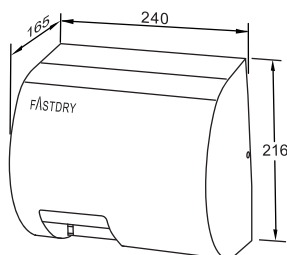

Automatic Hand Dryer

HK-1800SRA

AUTOMATIC HAND DRYER

Casing: 304 Stainless Steel in Satin
Operation Power: 1800W
Volts: 110-120 Vac, Watts: 1512-1800W, Amps: 13.8-15A
Volts: 220-224 Vac, Watts: 1512-1800W, Amps: 6.9-7.5A
Dimensions: W240xH216xD165mm
Packing: 2sets/ctn, 2.0 cuft