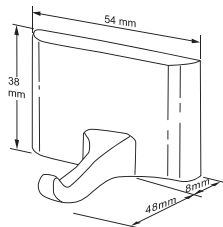

Bathroom Accessories

AE-301

SINGLE ROBE HOOK

Material: Chrome plated zinc die-casting

Packing: 200 pcs/ctn, 1.3 cuft