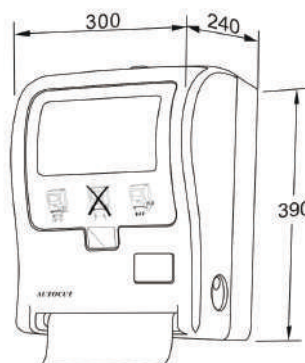

FD-787W

MECHANISM ROLL PAPER DISPENSER

With Key
Size: W300x H390x D240 mm
Packing: 2 sets/ctn, 2.8cuft