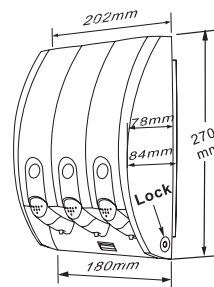

Manual Soap Dispenser

FD-134 White
FD-134S Chrome Plated Finished

MANUAL LIQUID SOAP DISPENSER

With Lock & Key
Vol.: 400ml
Size: W95x H270x D84 mm
Packing: 24 pcs/ctn, 3.1 cuft

FD-135 White
FD-135S Chrome Plated Finished

MANUAL LIQUID SOAP DISPENSER

With Lock & Key
Vol.: 400ml x 2
Size: W162x H270x D84 mm
Packing: 12 pcs/ctn, 2.7 cuft

FD-136 White
FD-136S Chrome Plated Finished

MANUAL LIQUID SOAP DISPENSER

With Lock & Key
Vol.: 400ml x 3
Size: W202x H270x D84 mm
Packing: 12 pcs/ctn, 3.2 cuft

13401 White Button
134S01 Chrome Plated Button

BOTTLE SPARE PART

Vol.: 400ml
Parts available for FD-134, FD-135, FD-136
Packing: 100pcs/ctn, 3.4 cuft