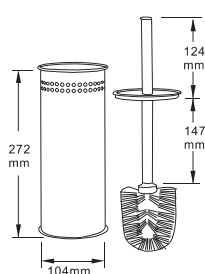

AE-426A

TOILET BRUSH WITH HOLDER

Material: #430 Stainless Steel holder, chrome plated steel bar, with plastic brush and handle bar

Packing: 12 pcs/ctn, 1.9 cuft