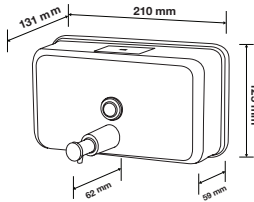

FD-913 Satin Finish

FD-913B Polished Finish

FD-913W White Powder Coating

FD-913PVB Satin Finish With Plastic Valve

FD-913PVS Satin Finish With Plastic Valve

With Lock & Key

Vol. 1,200ml

Material: #304 Stainless Steel

Packing: 20pcs/ctn, 3.8 cuft