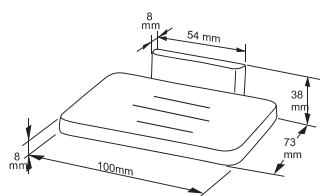

Packing: 200 pcs/ctn, 1.3 cuft

AE-304

TOOTHBRUSH & TUMBLER HOLDER

Material: Chrome plated zinc die-casting

Packing: 100 pcs/ctn, 1.8 cuft

AE-306

SOAP DISH WITH DRAIN

Material: Chrome plated zinc die-casting