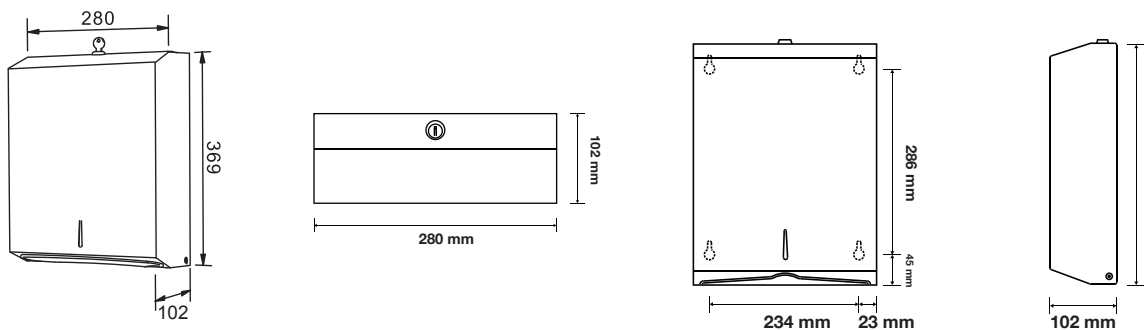

FD-928 Satin Finish

FD-928B Polished Finish

Material: #304 stainless steel

FD-928W Cold Rolled Steel with White Powder Coating

With lock & key

Vol.: 450 c-fold or 600 multi-fold towels

Packing: 8pcs/ctn, 4.7cuft