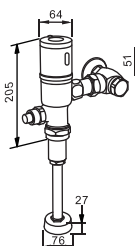

FD-719-U

AUTOMATIC/ MANUAL URINAL FLUSHOMETER

Material: Solid brass casing with chrome plated
Battery: Alkaline battery AA x 4 pcs or Lithium battery CR-123A x2pcs
Water supply pressure: 0.5~8 kgf/cm²
Sensor range: 50-70cm (adjustable)
Water inlet: 1" or 3/4"
Water outlet: 3/4"
Flushing time: 5~13 seconds adjustable
Packing: 6 sets/ctn, 1.1cuft