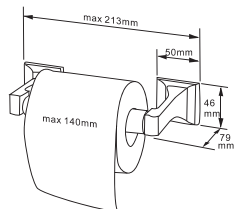

AE-360

TOILET TISSUE HOLDER

Material: Chrome plated zinc die-casting & chrome plastic roller

Packing: 100 pcs/ctn, 2.8 cuft