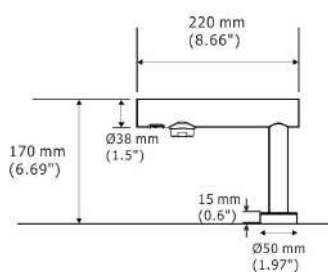

ECOTAP-D FA01

SATIN STAINLESS STEEL DECK MOUNTED AUTO FAUCET

Power Source: AC type
Operating Voltage: 110V-220Vac, 50/60 Hz, 5W
Operating Water Pressure: 0.5 - 6 bar (7 - 87 PSI)
Water Supply Connection: PF 1/2
Size: W50xH220xD170 mm
Packing: 6 sets/ctn