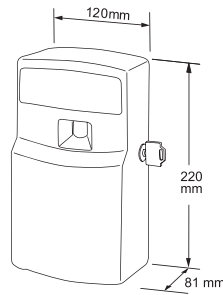

FD-220L

NON-AEROSOL DISPENSER -
LOCKABLE

Battery: D1.5V*2 pcs (not included)

Compatible refill: FD-220T

Packing: 30sets/ctn, 3.2 cuft