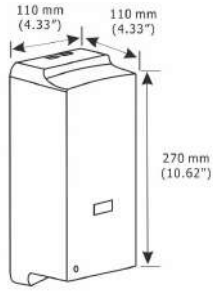

Power Source: AA battery x 4 or AC plug

Capacity: 1500 ml, refillable reservoir

One Drop: 0.3-1.2 ml (liquid), 0.3-1.2 (foam), 0.3-1.2 (spray)

Size: W120x H220x D190 mm

Packing: 8 sets/ctn, 3.46 cuft

Automatic Soap Dispenser