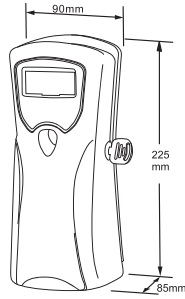

Automatic Air Freshner

FD-320L

DIGITAL NON-AEROSOL DISPENSER -
LOCKABLE

Battery: AA1.5V*3pcs (not included)

Compatible refill: FD-320T

Packing: 30sets/ctn, 2.0 cuft