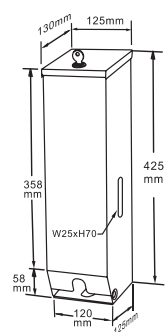

AE-12013

TOILET TISSUE DISPENSER

With key and lock
Vol.: 3 toilet tissue roll or folded tissue
Material: #304 Stainless Steel Satin
Size: W125x H425x D125 mm
Packing: 12 pcs/ctn, 4.4 cuft