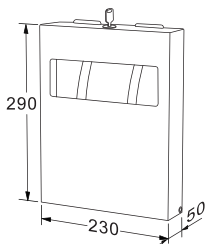

AE-660 Satin Finished

AE-660B Polished Finished

AE-660W Cold Rolled Steel with White Powder 1/4 FOLD TOILET SEAT COVER DISPENSER

With lock and key.

Packing: 10 pcs/ctn, 2.0 cuft