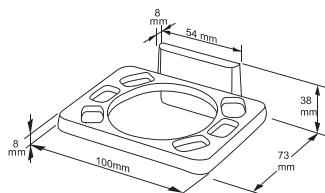

AE-304

TOOTHBRUSH & TUMBLER HOLDER

Material: Chrome plated zinc die-casting

Packing: 100 pcs/ctn, 1.8 cuft