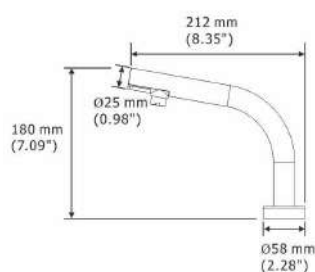

ECOTAP-D FA02

SATIN STAINLESS STEEL DECK MOUNTED SLIM AUTO FAUCET

Power Source: AC type
Operating Voltage: 110V-220Vac, 50/60 Hz, 5W
Operating Water Pressure: 0.5 - 6 bar (7 - 87 PSI)
Water Supply Connection: PF 1/2
Size: W58xH180xD212 mm
Packing: 6 sets/ctn