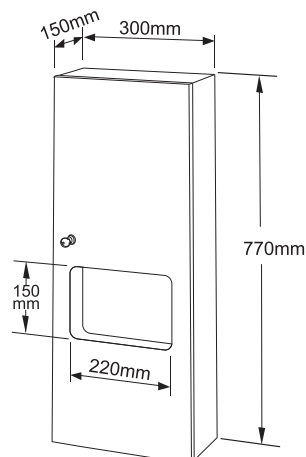

Wall Opening Size: W315x H663x D105 mm

Size: W360x H711x D105 mm

Packing: 1 pcs/ctn, 1.8 cuft

AE-5015

RECESSED PAPER TOWEL DISPENSER AND WASTE RECEPTACLE

With key and lock

Vol.: 250 multi-fold paper towel with 6 ltr bin

Material: #304 Stainless Steel

Wall Opening Size: W290x H780x D105 mm

Size: W330x H790x D112 mm

Packing: 1 pcs/ctn, 1.8 cuft

AE-5015E

SURFACE MOUNTED PAPER TOWEL DISPENSER AND WASTE RECEPTACLE

With key and lock