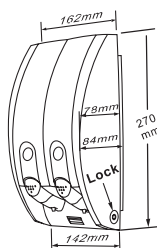

Manual Soap Dispenser

FD-134 White
FD-134S Chrome Plated Finished

MANUAL LIQUID SOAP DISPENSER

With Lock & Key
Vol.: 400ml
Size: W95x H270x D84 mm
Packing: 24 pcs/ctn, 3.1 cuft

FD-135 White
FD-135S Chrome Plated Finished

MANUAL LIQUID SOAP DISPENSER

With Lock & Key
Vol.: 400ml x 2
Size: W162x H270x D84 mm
Packing: 12 pcs/ctn, 2.7 cuft

FD-136 White
FD-136S Chrome Plated Finished

MANUAL LIQUID SOAP DISPENSER

With Lock & Key
Vol.: 400ml x 3
Size: W202x H270x D84 mm
Packing: 12 pcs/ctn, 3.2 cuft

13401 White Button
134S01 Chrome Plated Button

BOTTLE SPARE PART

Vol.: 400ml
Parts available for FD-134, FD-135, FD-136
Packing: 100pcs/ctn, 3.4 cuft