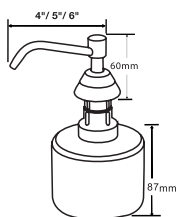

Wall Opeing: (W.H.D) 223x113x110mm

Packing: 10pcs/ctn, 3.4cuft

Countertop Mounted Soap Dispenser

FD-628-4

LAV-BASIN SOAP DISPENSER

Vol.: 1000 ml.

Material: Chrome plated brass spout and cover with PE bottle

Size: W85 x D4''/ 5''/ 6'' x H 60 above counter

Spout length options available: 4''/ 5''/ 6''

Packing: 30pcs/ctn, 5.0 cuft

FD-628-4-S

LAV-BASIN SOAP DISPENSER

Vol.: 500 ml.

Material: Chrome plated brass spout and cover with PE bottle

Size: W85 x D4''/ 5''/ 6'' x H 60 above counter

Spout length options available: 4''/ 5''/ 6''

Packing: 30pcs/ctn, 2.9 cuft

FD-628-4-SSS

LAV-BASIN SOAP DISPENSER

Vol.: 500 ml.

Material: Chrome plated brass spout and cover with PE bottle