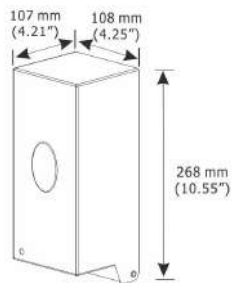

FD-950SA

AUTO STAINLESS STEEL
LIQUID SOAP/ SANITIZER DISPENSER

Power Source: C battery x 3 or AC plug
Capacity: 800 ml, refillable reservoir
One Drop: 1 ml
Size: W108x H268x D107 mm
Packing: 12 sets/ctn, 2.33 cuft