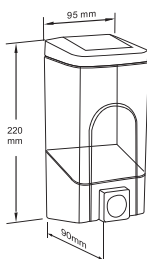

FD-1013 Blue Transparent
MANUAL LIQUID SOAP DISPENSER

Vol.: 800ml
Size: W95x H220x D90 mm
Packing: 30pcs/ctn, 2.7 cuft