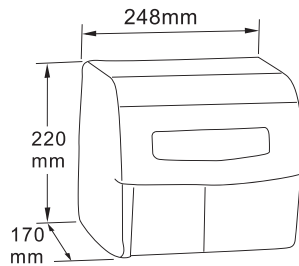

HK-1800EA

AUTOMATIC HAND DRYER

Casing: Painted Cast Aluminum
Operation Power: 1800W
Volts: 110-120 Vac, Watts: 1512-1800W, Amps: 13.8-15A
Volts: 220-224 Vac, Watts: 1512-1800W, Amps: 6.9-7.5A
Dimensions: W248xH220xD170mm
Packing: 4sets/ctn, 3.1 cuft