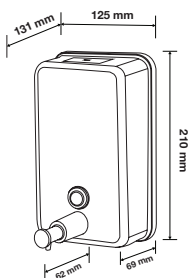

FD-923 Satin Finish

FD-923B Polished Finish

FD-923W White Powder Coating

FD-923PVB Satin Finish With Plastic Valve

FD-923PVS Satin Finish With Plastic Valve

With Lock & Key

Vol. 1,200ml

Material: #304 Stainless Steel

Packing: 20pcs/ctn, 3.8 cuft