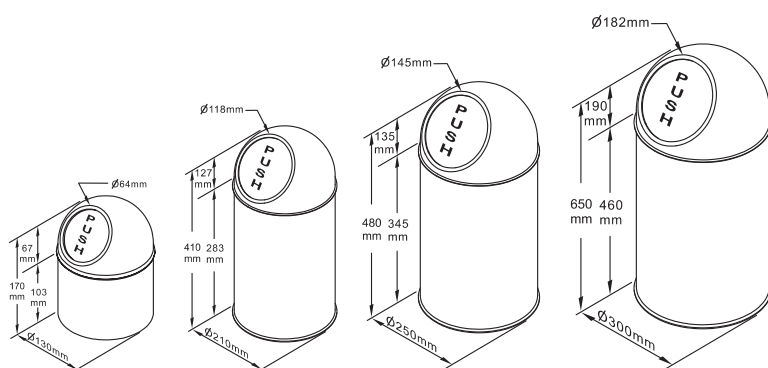

AE-105

Vol.: 32 ltr.

AE-105 Packing: 1 pcs/ctn, 2.3 cuft

AE-105Y Packing: 2 pcs/ctn, 5.0 cuft