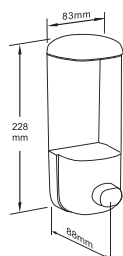

Vol.: 600ml

Size: W84x H218x D79 mm

Packing: 40pcs/ctn, 3.1 cuft

FD-1023 Without Lock

FD-1023L With Lock

MANUAL LIQUID SOAP DISPENSER

Color Options:

01 - Transparent body

02- Brown transparent body

03- Dark blue transparent body

S- Chrome plated finish lid and base with transparent body

Vol.: 950ml

Size: W80x H260x D110 mm

Packing: 20pcs/ctn, 2.1 cuft

FD-723-01

MANUAL LIQUID SOAP DISPENSER

Vol.: 600ml

Size: W83x H228x D88 mm

Packing: 40pcs/ctn, 2.9 cuft

FD-723D-01

MANUAL LIQUID SOAP DISPENSER

Vol.: 500ml x 2

Size: W144x H228x D84 mm

Packing: 24pcs/ctn, 2.9 cuft