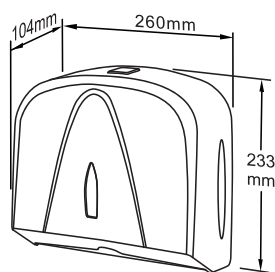

FD-1038

PAPER TOWEL DISPENSER

With Key
Vol.: 250 C-fold or 300 multi-fold paper towels
Size: W260x H233x D104 mm
Packing: 12pcs/ctn, 3.7cuft