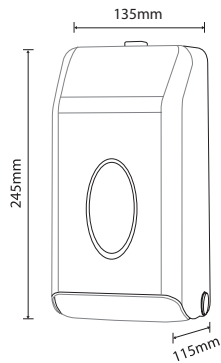

JUMBO ROLL TISSUE DISPENSER

With Key

Size: Inner core dia. 42mm/ 72mm adjustable

Vol.: 250m long up to 4-1/4" 2 -ply tissue x 2 roll

Size: W520x H288x D122 mm

Packing: 4pcs/ctn, 3.7cuft

Tissue Paper Dispenser

FD-1018

TISSUE PAPER DISPENSER

With Key

Vol.: 550 C-fold tissue paper

Size: W135x H245x D115 mm

Packing: 15pcs/ctn, 2.6cuft

FD-1018W

TISSUE PAPER DISPENSER