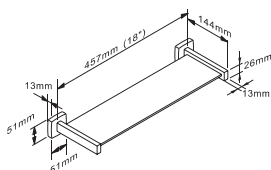

AE-227

TOWEL SHELF

Material: #304 Stainless Steel Polished

Bar Length: 18" (460 mm)

Packing: 25 pcs/ctn, 3.4 cuft