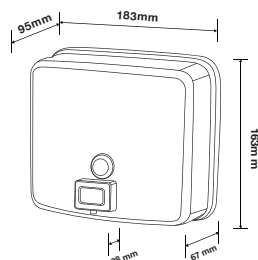

AE-713M Satin Black Powder Coating

AE-713MPRB Satin Black With Plastic Valve

AE-713MPRS Satin Black With S/S cover Valve

With Lock & Key

Vol. 1,200ml

Material: #304 Stainless Steel

Packing: 20pcs/ctn, 3.9 cuft