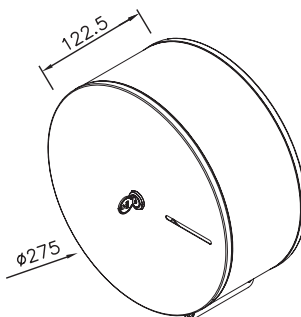

Inner Core Dia. 40mm

FD-92520M-60 Inner Core Dia. 60mm

FD-92520M-72 Inner Core Dia. 72mm

Material: Metal

With Lock & Key

Vol.: 250m long up to 4-1/4" 2 -ply tissue

Size: W273x H273x D120 mm

Packing: 6pcs/ctn, 2.7 cuft

AE-915 Satin Finished Inner Core Dia. 40mm

AE-915B Polished Finished Inner Core Dia. 40mm

AE-915-60 Satin Finished Inner Core Dia. 60mm

AE-915-72 Satin Finished Inner Core Dia. 72mm

Material: #430 Stainless Steel

With Lock & Key

Vol.: 250m long up to 4-1/4" 2 -ply tissue

Size: W275x H275x D122.5 mm

Packing: 6pcs/ctn, 2.7 cuft

AE-915M Metal with Satin Black Powder Coating

Inner Core Dia. 40mm

AE-915M-60 Inner Core Dia. 60mm

AE-915M-72 Inner Core Dia. 72mm

Material: Metal

With Lock & Key

Vol.: 250m long up to 4-1/4" 2 -ply tissue

Size: W275x H275x D122.5 mm

Packing: 6pcs/ctn, 2.7 cuft

ABOUT US

FANDA HYGIENE