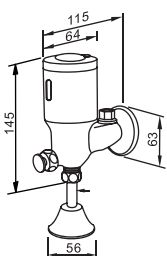

FD-629

AUTOMATIC/ MANUAL URINAL FLUSHER

Material: Solid brass casing with chrome plated
Battery: Alkaline battery AAx 4pcs or Lithium battery CR-123A x2pcs
Water supply pressure: 0.5~7 kgf/cm²
Sensor range: 40cm (adjustable)
Water Supply Diameter: G 1/2" or PF 1/2"
Water Supply Temp.: 1-60°C
Flushing time: Pre-flush 2 seconds Final-flush 7 seconds
Packing: 12 sets/ctn, 1.1cuft