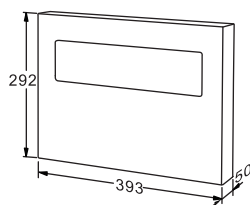

With lock and key.

Packing: 10 pcs/ctn, 2.0 cuft

AE-770 Satin Finished

AE-770B Polished Finished

AE-770W Cold Rolled Steel with White Powder 1/2 FOLD TOILET SEAT COVER DISPENSER

With lock and key.

Size: 393x292x50 mm