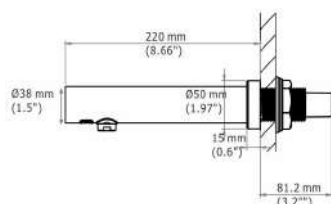

Power Source: AC plug (6V)

Capacity: 1,500 ml, refillable reservoir

One Drop: 1-1.5ml (liquid), 0.6-0.8ml (foam), 1-1.5ml (spray)

Size: W170xH50xD220 mm

Packing: 6 sets/ctn, 4.65 cuft

Automatic Faucet

ECOTAP-W FA01