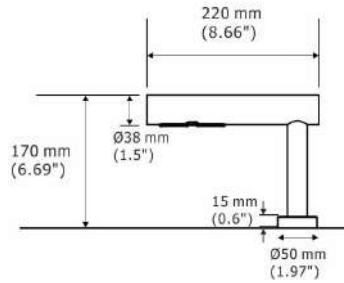

Power Source: AC type
 Operating Voltage: 110V-120V, 50/60 Hz, 0.84-1.0kW
 Operating Voltage: 220V-240V, 50/60 Hz, 0.84-1.0kW
 Size: W50xH170xD220mm
 Packing: 1 set/ctn

ECOTAP-D HD01

DECK MOUNTED STAINLESS STEEL HIGH SPEED TAP HAND DRYER