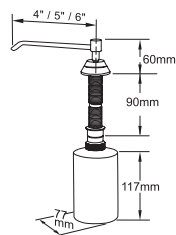

Size: W85 x D4''/ 5''/ 6'' x H 60 above counter

Spout length options available: 4''/ 5''/ 6''

Packing: 30pcs/ctn, 5.0 cuft

FD-628-4-S

LAV-BASIN SOAP DISPENSER

Vol.: 500 ml.

Material: Chrome plated brass spout and cover with PE bottle

Size: W85 x D4''/ 5''/ 6'' x H 60 above counter

Spout length options available: 4''/ 5''/ 6''

Packing: 30pcs/ctn, 2.9 cuft

FD-628-4-SSS

LAV-BASIN SOAP DISPENSER

Vol.: 500 ml.

Material: Chrome plated brass spout and cover with PE bottle