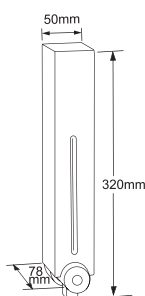

Size: W670x H684x D420 mm

Packing: 1 pcs/ctn, 7.4 cuft

Manual Soap Dispenser

FD-23 White
FD-23S Chrome Plated Finished
 MANUAL LIQUID SOAP DISPENSER

Unlockable
 Vol.: 550ml
 Size: W50x H320x D78 mm
 Packing: 24 pcs/ctn, 1.8 cuft

FD-24 White
FD-24S Chrome Plated Finished
 MANUAL LIQUID SOAP DISPENSER

Unlockable
 Vol.: 550ml x 2
 Size: W100x H320x D78 mm
 Packing: 24 pcs/ctn, 3.1 cuft

FD-25 White
FD-25S Chrome Plated Finished
 MANUAL LIQUID SOAP DISPENSER

Unlockable
 Vol.: 550ml x 3
 Size: W150x H320x D78 mm
 Packing: 12 pcs/ctn, 2.2 cuft

2301 White Button
23S01 Black Button
 BOTTLE SPARE PART

Vol.: 550ml
 Parts available for FD-23, FD-24, FD-25
 Packing: 100pcs/ctn, 4.0 cuft