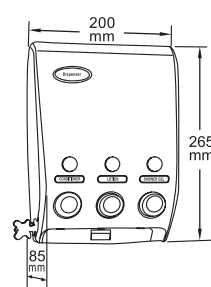

Manual Soap Dispenser

FD-133 White
FD-133S Chrome Plated Finished

MANUAL LIQUID SOAP DISPENSER

With Lock & Key
Vol.: 400ml
Size: W90x H265x D85 mm
Packing: 24 pcs/ctn, 3.1 cuft

FD-333 White
FD-333S Chrome Plated Finished

MANUAL LIQUID SOAP DISPENSER

With Lock & Key
Vol.: 400ml x 2
Size: W155x H265x D85 mm
Packing: 12 pcs/ctn, 2.7 cuft

FD-633 White
FD-633S Chrome Plated Finished

MANUAL LIQUID SOAP DISPENSER

With Lock & Key
Vol.: 400ml x 3
Size: W200x H265x D85 mm
Packing: 12 pcs/ctn, 3.2 cuft

13301 White Button
133S01 Chrome Plated Button

BOTTLE SPARE PART

Vol.: 400ml
Parts available for FD-133, FD-333, FD-633
Packing: 100pcs/ctn, 3.4 cuft