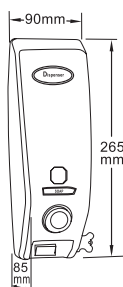

Manual Soap Dispenser

FD-133 White
FD-133S Chrome Plated Finished

MANUAL LIQUID SOAP DISPENSER

With Lock & Key
Vol.: 400ml
Size: W90x H265x D85 mm
Packing: 24 pcs/ctn, 3.1 cuft

FD-333 White
FD-333S Chrome Plated Finished

MANUAL LIQUID SOAP DISPENSER

With Lock & Key
Vol.: 400ml x 2
Size: W155x H265x D85 mm
Packing: 12 pcs/ctn, 2.7 cuft

FD-633 White
FD-633S Chrome Plated Finished

MANUAL LIQUID SOAP DISPENSER

With Lock & Key
Vol.: 400ml x 3
Size: W200x H265x D85 mm
Packing: 12 pcs/ctn, 3.2 cuft

13301 White Button
133S01 Chrome Plated Button

BOTTLE SPARE PART

Vol.: 400ml
Parts available for FD-133, FD-333, FD-633
Packing: 100pcs/ctn, 3.4 cuft