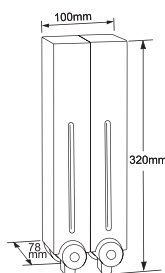

Manual Soap Dispenser

FD-23 White
FD-23S Chrome Plated Finished
MANUAL LIQUID SOAP DISPENSER

Unlockable
Vol.: 550ml
Size: W50x H320x D78 mm
Packing: 24 pcs/ctn, 1.8 cuft

FD-24 White
FD-24S Chrome Plated Finished
MANUAL LIQUID SOAP DISPENSER

Unlockable
Vol.: 550ml x 2
Size: W100x H320x D78 mm
Packing: 24 pcs/ctn, 3.1 cuft

FD-25 White
FD-25S Chrome Plated Finished
MANUAL LIQUID SOAP DISPENSER

Unlockable
Vol.: 550ml x 3
Size: W150x H320x D78 mm
Packing: 12 pcs/ctn, 2.2 cuft

2301 White Button
23S01 Black Button
BOTTLE SPARE PART

Vol.: 550ml
Parts available for FD-23, FD-24, FD-25
Packing: 100pcs/ctn, 4.0 cuft