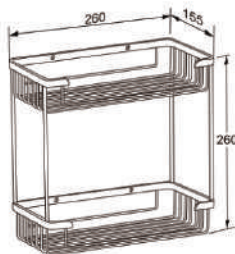

AE-312L-1

DOUBLE LAYER BASKET

Material: Stainless Steel with chrome plated finish

Packing: 12pcs/ ctn, 5.7 cuft