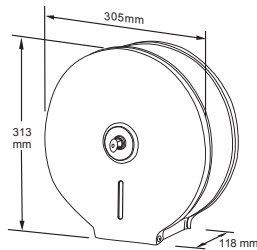

Packing: 6pcs/ctn, 2.7 cuft

AE-935 Inner Core Dia. 40mm

AE-935-60 Inner Core Dia. 60mm

AE-935-72 Inner Core Dia. 72mm

Material: #430 Stainless Steel

With Lock & Key

Vol.: 350m long up to 4-1/4" 2 -ply tissue

Size: W360x H362x D115 mm

Packing: 6pcs/ctn, 4.0 cuft

AE-945 Satin Finished Inner Core Dia. 40mm

AE-945B Polished Finished Inner Dia. 40mm

AE-945-60/FD-945B-60 Inner Core Dia. 60mm

AE-945-72/FD-945B-72 Inner Core Dia. 72mm