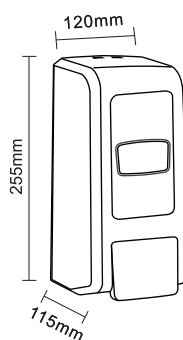

MANUAL LIQUID SOAP DISPENSER

Vol.: 1000ml

Size: W115x H245x D110 mm

Packing: 30pcs/ctn, 4.4 cuft

Manual Soap Dispenser

FD-0670

MANUAL LIQUID SOAP DISPENSER

Vol.: 1000ml

Size: W134x H264x D210 mm

Packing: 20pcs/ctn, 5.6 cuft

FD-0670W

MANUAL LIQUID SOAP DISPENSER

Vol.: 1000ml

Size: W134x H264x D210 mm

Packing: 20pcs/ctn, 5.6 cuft

FD-0470 Black

FD-0470W White

MANUAL LIQUID SOAP DISPENSER

Vol.: 1000ml

Size: W120x H255x D115 mm

Packing: 20pcs/ctn, 3.6 cuft

FD-5903

MANUAL FOAM SOAP DISPENSER

Colour option: Black Body

Vol.: 1000ml

Size: W120x H255x D115 mm

Packing: 20pcs/ctn, 3.6 cuft

FD-5903W

MANUAL FOAM SOAP DISPENSER

Whole White Body

Vol.: 1000ml

Size: W120x H255x D115 mm