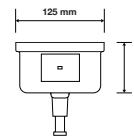

FD-923 Satin Finish

FD-923B Polished Finish

FD-923W White Powder Coating

FD-923PVB Satin Finish With Plastic Valve

FD-923PVS Satin Finish With Plastic Valve

With Lock & Key

Vol. 1,200ml

Material: #304 Stainless Steel

Packing: 20pcs/ctn, 3.8 cuft