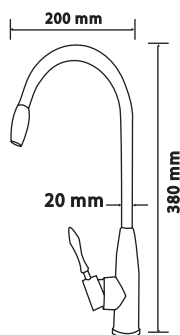

TKS-01

DECK MOUNTED STAINLESS STEEL STATIC ELECTRICITY OPERATED AUTO FAUCET

Power Source: D Battery x 4
Size: W20x H380x D200 mm
Packing: 1 set/ctn,