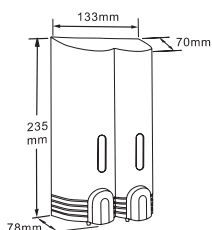

2101 White Button
21S01 Chrome Plated Button
BOTTLE SPARE PART

Vol.: 400ml
Parts available for FD-21 & FD-22
Packing: 100pcs/ctn, 3.4 cuft