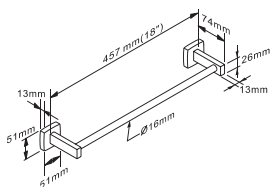

AE-221

ROUND TOWEL BAR

Material: #304 Stainless Steel Polished

Bar Length: 18" (460 mm)

Packing: 25 pcs/ctn, 1.8 cuft