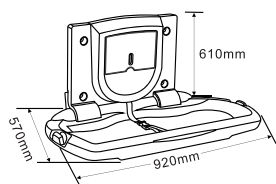

Packing: 240pcs/ctn, 0.8cuft

Scent : Red :Cherry / Light blue :Mint / Green :Apple /

White :Lemon / Dark blue :Bubblegum

Washroom Accessories

FD-9012

BABY CHANGING STATION

Material: White ABS Plastic

Overall size: 920 x 570 x 100mm