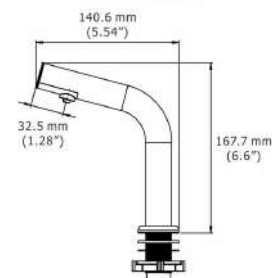

HK-CSD5R

DECK MOUNTED AUTO STAINLESS STEEL MULTI-FUNCTION SOAP/SANITIZER DISPENSER

Power Source: AC plug (6V)

Capacity: 1,500 ml, refillable reservoir

One Drop: 1-1.5ml (liquid), 0.6-0.8ml (foam), 1-1.5ml (spray)

Size: W40xH140.6xD167.7 mm

Packing: 6 sets/ctn, 2.32 cuft