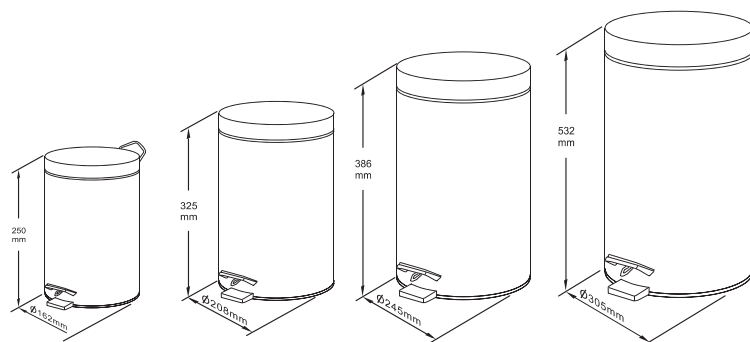

AE-112

Vol.: 28 ltr.

AE-112 Packing: 1 pcs/ctn, 1.2 cuft

AE-112Y Packing: 2 pcs/ctn, 5.3 cuft