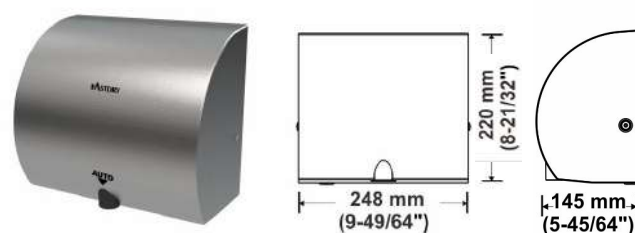

HK-ECOFAST 09 Satin Stainless Steel

ARCH SHAPED AUTOMATIC HAND DRYER

Sensing range: 170 mm $\pm$ 20 mm, adjustable
Operating Voltage: 110V-120Vac, 50/60 Hz, 0.84-1.0kW
Operating Voltage: 220V-240Vac, 50/60 Hz, 0.84-1.0kW
Dimensions: W248x H220x D145mm
Packing: 4sets/ctn, 2.25cuf