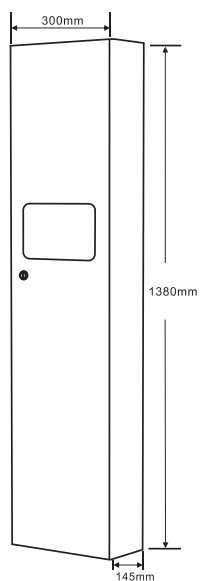

Vol.: 400 multi-fold paper towel

Material: #304 Stainless Steel

Wall Opening Size: W275x H390x D102 mm

Size: W330x H440x D112 mm

Packing: 1 pcs/ctn, 1.05 cuft

AE-5016

RECESSED PAPER TOWEL DISPENSER AND WASTE RECEPTACLE

With key and lock

Vol.: 450 multi-fold paper towel

Material: #304 Stainless Steel

Wall Opening Size: W290x H1360x D105 mm

Size: W330x H1370x D112 mm

Packing: 1 pcs/ctn, 2.9 cuft

AE-5016E

PAPER TOWEL DISPENSER AND WASTE RECEPTACLE