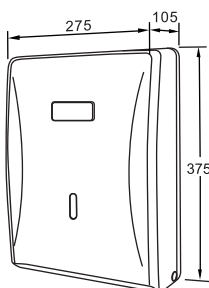

FD-1068 Black Transparent Cover
FD-1068W White Whole Set
PAPER TOWEL DISPENSER

With Key
Vol.: 450 C-fold or 600 multi-fold paper towels
Size: W275x H375x D105 mm
Packing: 10pcs/ctn, 4.9cuft