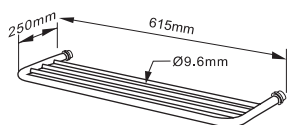

AE-501SS

TRIPLE TOWEL BAR SHELF

Material: #304 Stainless Steel Polished

Bar Length: 615 mm

Packing: 12 pcs/ctn, 3 cuft