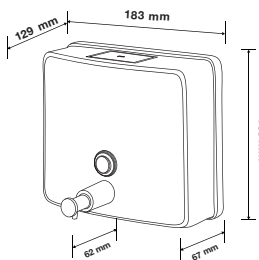

AE-713M Satin Black Powder Coating

AE-713MPRB Satin Black With Plastic Valve

AE-713MPRS Satin Black With S/S cover Valve

With Lock & Key

Vol. 1,200ml

Material: #304 Stainless Steel

Packing: 20pcs/ctn, 3.9 cuft