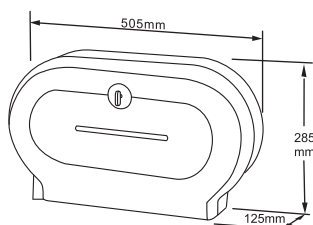

JUMBO ROLL TISSUE DISPENSER

With Key

Size: Inner core dia. 42mm/ 72mm adjustable

Vol.: 250m long up to 4-1/4" 2 -ply tissue x 2 roll

Packing: 6pcs/ctn, 5.1cuft

FD-425-03-60

Size: Inner core dia. 42mm/ 60mm adjustable