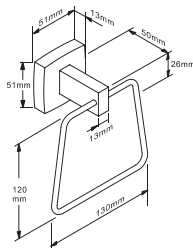

AE-200

TOWEL RING

Material: #304 Stainless Steel Polished

Packing: 48pcs/ ctn, 3.5 cuft