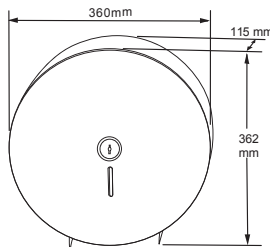

Material: #304 Stainless Steel

With Lock & Key

Vol.: 250m long up to 4-1/4" 2 -ply tissue

Size: W270x H278x D118 mm

Packing: 6pcs/ctn, 2.7 cuft

FD-92520 Satin Finished Inner Core Dia. 40mm

FD-925B20 Polished Finished Inner Dia. 40mm

FD-92520-60/FD-925B20-60 Inner Core Dia. 60mm

FD-92520-72/FD-925B20-72 Inner Core Dia. 72mm

Material: #430 Stainless Steel

With Lock & Key

Vol.: 250m long up to 4-1/4" 2 -ply tissue

Size: W273x H273x D120 mm

Packing: 6pcs/ctn, 2.7 cuft

AE-935 Inner Core Dia. 40mm

AE-935-60 Inner Core Dia. 60mm

AE-935-72 Inner Core Dia. 72mm

Material: #430 Stainless Steel

With Lock & Key

Vol.: 350m long up to 4-1/4" 2 -ply tissue

Size: W360x H362x D115 mm

Packing: 6pcs/ctn, 4.0 cuft

AE-945 Satin Finished Inner Core Dia. 40mm

AE-945B Polished Finished Inner Dia. 40mm

AE-945-60/FD-945B-60 Inner Core Dia. 60mm

AE-945-72/FD-945B-72 Inner Core Dia. 72mm