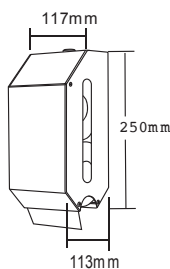

AE-12042

TOILET TISSUE DISPENSER

With key and lock
Vol.: 2 toilet tissue roll
Material: #304 Stainless Steel Satin
Size: W117x H250x D113 mm
Packing: 15 pcs/ctn, 3.4 cuft