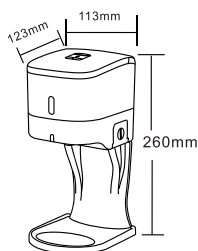

Capacity: 500 ml

Size: W113x H120x D123 mm

Packing: 30 sets/ctn, 2.9 cuft

FD-2001S

AUTO SOAP DISPENSER WITH STAND

Power Source: AA battery x 4

Capacity: 500 ml

Size: W113x H260x D123 mm