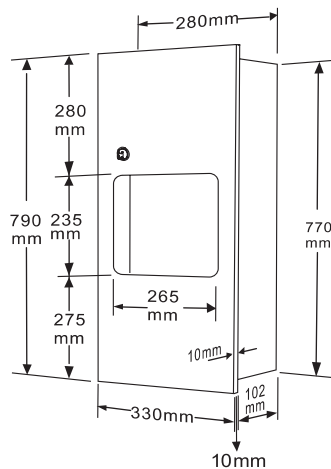

AE-5015

RECESSED PAPER TOWEL DISPENSER AND WASTE RECEPTACLE

With key and lock

Vol.: 250 multi-fold paper towel with 6 ltr bin

Material: #304 Stainless Steel

Wall Opening Size: W290x H780x D105 mm

Size: W330x H790x D112 mm

Packing: 1 pcs/ctn, 1.8 cuft