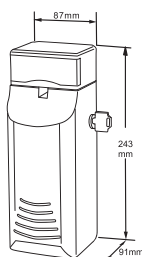

FD-821L

AUTOMATIC AEROSOL DISPENSER - LOCKABLE

Adjustable spray timing: interval 5~25 min

Battery:D1.5V*2pcs (not included)

Compatible refill: FD-221T and FD-321TS

Packing: 30sets/ctn, 2.8cuft