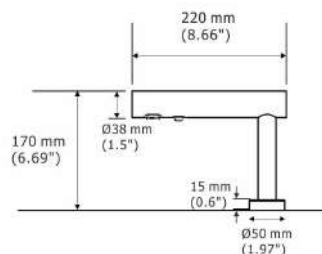

ECOTAP-D SD1

DECK MOUNTED AUTO STAINLESS STEEL MULTI-FUNCTION SOAP/SANITIZER DISPENSER

Power Source: AC plug (6V)

Capacity: 1,500 ml, refillable reservoir

One Drop: 1-1.5ml (liquid), 0.6-0.8ml (foam), 1-1.5ml (spray)

Size: W170xH50xD220 mm

Packing: 6 sets/ctn, 4.65 cuft