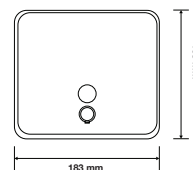

AE-713 Satin Finish

AE-713B Polished Finish

AE-713W White Powder Coating

AE-713PRB Satin Finish With Plastic Valve

AE-713PRS Satin Finish With Plastic Valve

With Lock & Key

Vol. 1,200ml

Material: #304 Stainless Steel

Packing: 20pcs/ctn, 3.9cuft