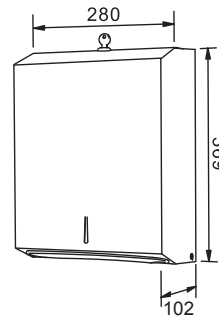

FD-928M Metal with Satin Black Powder Coating

With lock & key

Vol.: 450 c-fold or 600 multi-fold towels

Packing: 8pcs/ctn, 4.7cuft