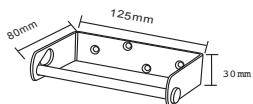

Toilet Paper Dispenser

AE-125

TOILET TISSUE DISPENSER

Vol.: 1 toilet tissue roll
Material: #304 Stainless Steel Satin
Size: W125x H30x D80 mm
Packing: 50 pcs/ctn, 1.0 cuft