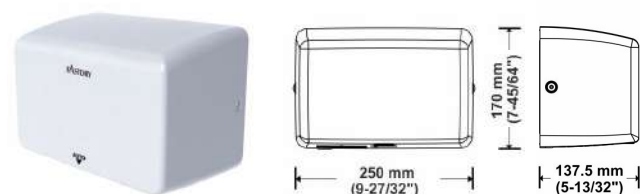

HK-ECOFAST 01 White

AUTOMATIC HAND DRYER

Color Options: 01B Matte Black/ 04 Bright SS/ 05 Stain SS
Sensing range: 170 mm $\pm$ 20 mm, adjustable
Operating Voltage: 110V-120Vac, 50/60 Hz, 0.84-1.0kW
Operating Voltage: 220V-240Vac, 50/60 Hz, 0.84-1.0kW
Dimensions: W250x H170x D137.5mm
Packing: 4sets/ctn, 2.13cuf