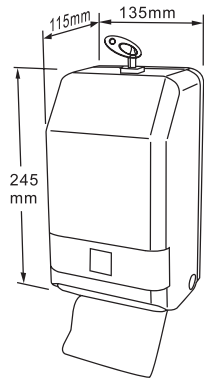

JUMBO ROLL TISSUE DISPENSER

With Key

Size: Inner core dia. 42mm/ 72mm adjustable

Vol.: 250m long up to 4-1/4" 2 -ply tissue x 2 roll

Size: W520x H288x D122 mm

Packing: 4pcs/ctn, 3.7cuft

Tissue Paper Dispenser